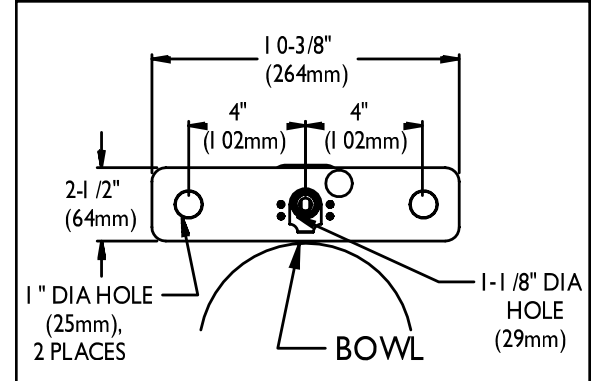

ROUGH-INS

S-9229

NOTE: Unless otherwise specified, all inlets and outlets are 1/2" NPTF. Unless otherwise specified, all dimensions are in inches and are subject to change.