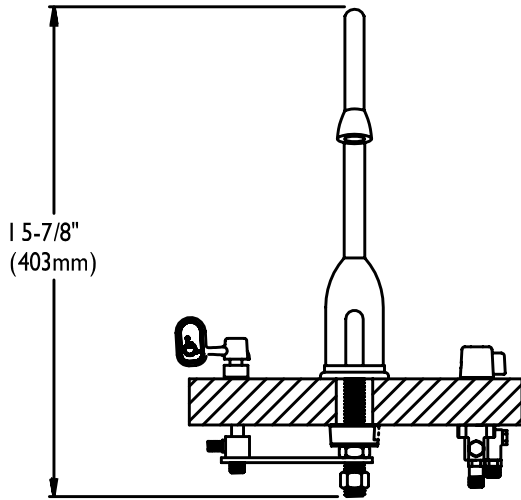

ROUGH-INS

S-9229

NOTE: Unless otherwise specified, all inlets and outlets are 1/2" NPTF. Unless otherwise specified, all dimensions are in inches and are subject to change.