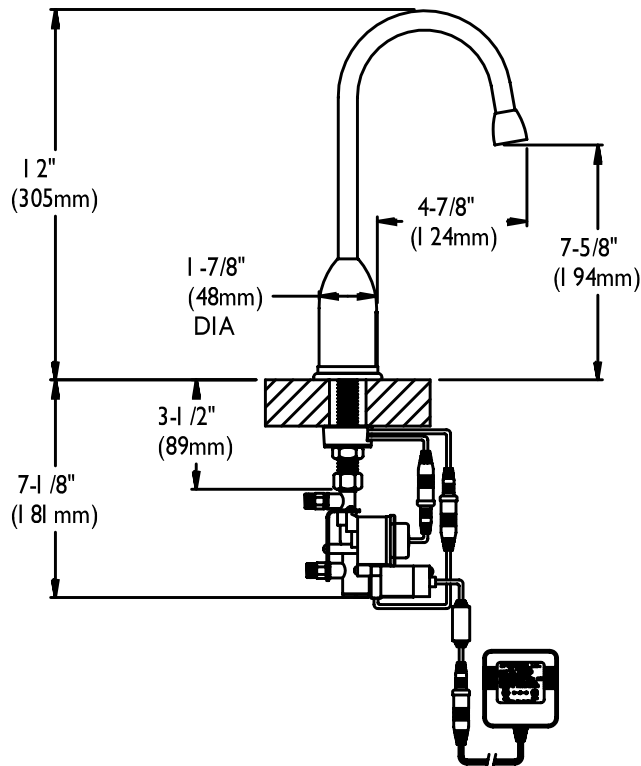

ROUGH-INS

S-9229

NOTE: Unless otherwise specified, all inlets and outlets are 1/2" NPTF. Unless otherwise specified, all dimensions are in inches and are subject to change.