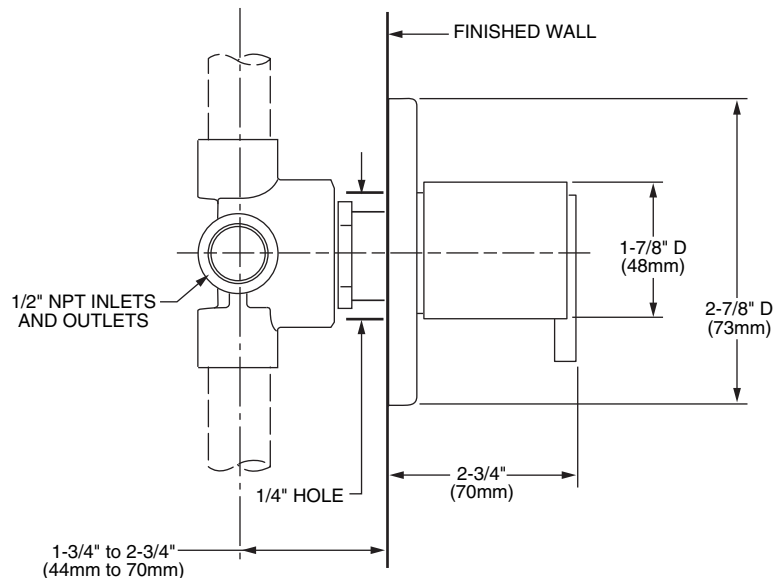

### Features:

- European Minimalist Design
- Alternates water flow between 2 or 3 discrete shower outlets
- 4/3 Port Diverter allows for 1 inlet and 3 outlets
- 3/2 Port Diverter allows for 1 inlet and 2 outlets
- 1/2" NPT inlets and outlets

Kit Options	Handle Type	Product Number
3/2 Port Diverter Valve	Lever	831/177
4/3 Port Diverter Valve	Lever	831/178

Rough & Trim Options	Handle Type	Product Number
Trim Only	Lever	831/077
Rough Only- 3/2 Port Diverter		876/003/191
Rough Only- 4/3 Port Diverter		876/004/191

Available Finishes:	Finish Code
Polished Chrome	100
Platinum Nickel	150
UltraSteel (PVD)	355

Extension Kits	Product Number
Diverter Valve Extension Kit	H3990.191

**IMPORTANT:** These measurements are subject to change or cancellation. No responsibility is assumed for use of superseded or voided pages.