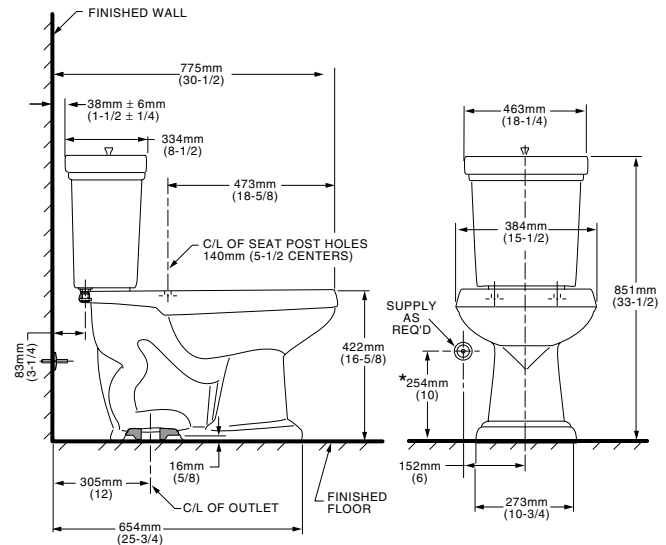

ARCHIVE ELONGATED 2-PIECE TOILET, MODEL 9020X

- Designed matched to Archive suite of products
- Elongated siphon action jetted bowl with exposed 2" fully glazed trapway
- Top activated metal pull lever
- Available in white color only
- Vitreous china construction
- 10" x 8" water surface area
- Includes color matched bolt caps
- Seat not included

Bowl Number only:

- **40200** Toilet bowl, elongated

Nominal Overall Dimensions:

30-1/2" x 18-1/4" x 33-1/2"
(775mm 464mm x 851mm)

Fixture only, seat and supply by others

To Be Specified

- Color:
- Supply with stop:
- Seat: Solid wood elongated
 - #70020 Seat & cover chrome hinges
 - #70025 Seat & cover brushed nickel hinges
 - #70028 Seat & cover polished nickel hinges

NOTES:

THIS TOILET IS DESIGNED TO ROUGH-IN AT A MINIMUM DIMENSION OF 12" (305MM) FROM FINISHED WALL TO C/L OF OUTLET.
SUPPLY AND SEAT NOT INCLUDED WITH FIXTURE AND MUST BE ORDERED SEPARATELY.
★ DIMENSIONS SHOWN FOR LOCATION OF SUPPLY ARE SUGGESTED.
IMPORTANT: Dimensions of fixtures are nominal and may vary within the range of tolerances established by ANSI Standard A112.19.2M.
These measurements are subject to change or cancellation. No responsibility is assumed for use of superseded or voided pages.

Hydraulic performance, water surface area, trap seal depth, ballpass diameter, and all fixture dimensions meet or exceed ANSI Standard A112.19.2M requirements.