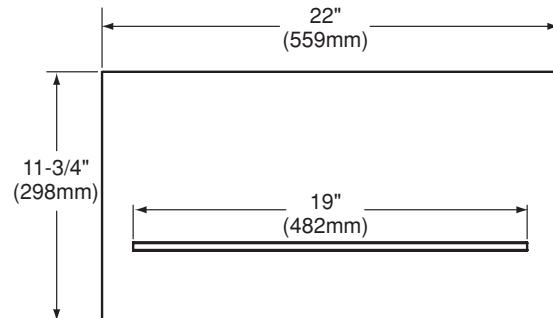

TETSU SERIES WALL SHELF, MODEL 95030

- Shelf system allows for storage
- Multiple shelves can be positioned for unique look
- Available in natural wood Mozambique (690) veneer from Africa, classic Asian Bamboo (680) and Wenge (610) finish that can work in any spa environment
- Pre-assembled unit with J-hook mounting bracket
- Vinyl based top coat with antimicrobial properties

Nominal Dimensions:

22" x 6-1/4" x 11-3/4"
(559 x 159 x 298mm)

To Be Specified

- Finish:

IMPORTANT: Dimensions of fixtures are nominal and may vary within the range of tolerances.
These measurements are subject to change or cancellation.
No responsibility is assumed for use of superseded or voided pages.