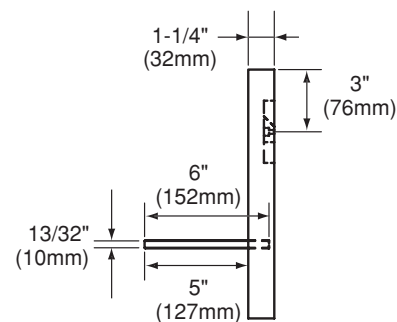

TETSU SERIES WALL SHELF, MODEL 95030

- Shelf system allows for storage
- Multiple shelves can be positioned for unique look
- Available in natural wood Mozambique (690) veneer from Africa, classic Asian Bamboo (680) and Wenge (610) finish that can work in any spa environment
- Pre-assembled unit with J-hook mounting bracket
- Vinyl based top coat with antimicrobial properties

Nominal Dimensions:

22" x 6-1/4" x 11-3/4"
(559 x 159 x 298mm)

To Be Specified

- Finish:

IMPORTANT: Dimensions of fixtures are nominal and may vary within the range of tolerances.
These measurements are subject to change or cancellation.
No responsibility is assumed for use of superseded or voided pages.