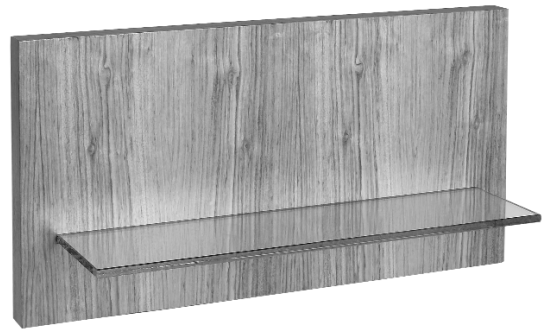

TETSU SERIES WALL SHELF, MODEL 95030

- Shelf system allows for storage
- Multiple shelves can be positioned for unique look
- Available in natural wood Mozambique (690) veneer from Africa, classic Asian Bamboo (680) and Wenge (610) finish that can work in any spa environment
- Pre-assembled unit with J-hook mounting bracket
- Vinyl based top coat with antimicrobial properties

Nominal Dimensions:

22" x 6-1/4" x 11-3/4"
(559 x 159 x 298mm)

To Be Specified

- Finish:

IMPORTANT: Dimensions of fixtures are nominal and may vary within the range of tolerances.
These measurements are subject to change or cancellation.
No responsibility is assumed for use of superseded or voided pages.