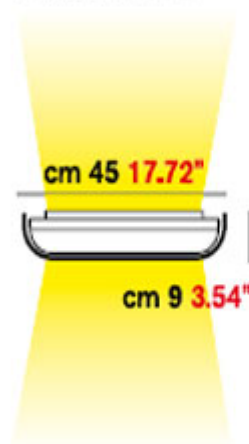

### NOTES

- ▶ Mounts to standard 4" junction box
- ▶ Fixture supplied with back plate
- ▶ Lamp not included
- ▶ Front diffuser attached with magnets

#### FRAME

BK

### PRODUCT DIAGRAM

## Slim AP2

  
cm 9  
3.54"