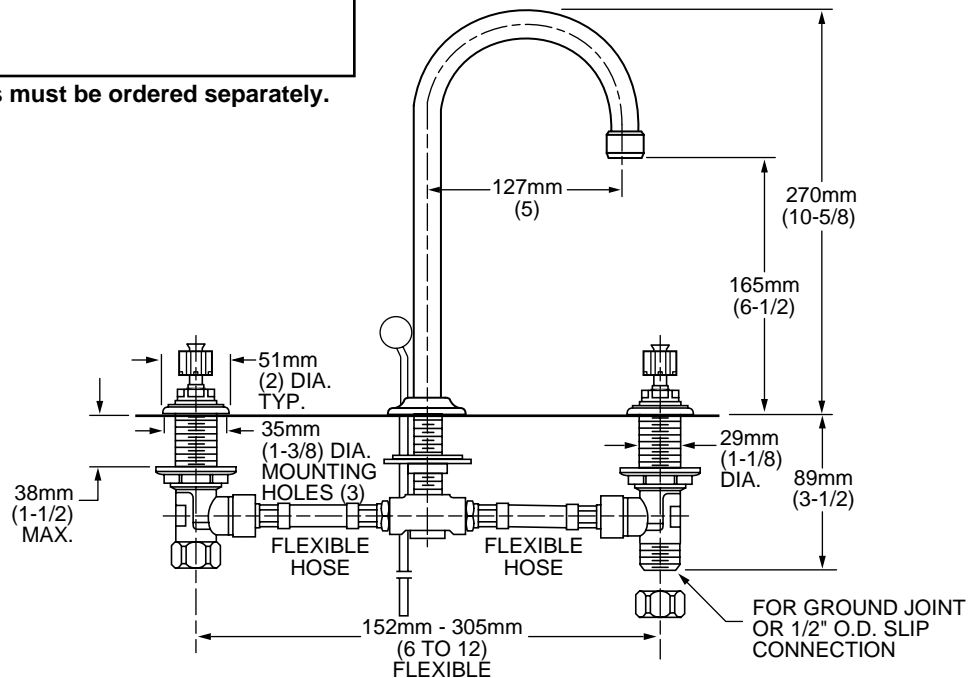

### GENERAL DESCRIPTION:

Cast brass valve bodies with reinforced flexible hose connections for 6" to 12" (152mm to 305mm) installations. Amaris 1/4 turn washerless ceramic disc valve cartridges - reversible for use with either lever or cross handles. Brass spout. One-half inch male inlet shanks with brass coupling nuts and shank nuts. All brass drain body with 1-1/4" (32mm) tailpiece. 2.2 gpm/8.3L/min. maximum flow rate.

### SUGGESTED SPECIFICATION:

Two handle widespread lavatory faucet shall feature cast brass valve bodies with reinforced flexible hose connections for 6" to 12" installations. Shall also feature 1/4 turn washerless ceramic disc valve cartridges that are reversible for use with lever or cross handles. Fitting shall be American Standard Model # \_\_\_\_\_ and handle kit # 0000.\_\_\_\_\_.