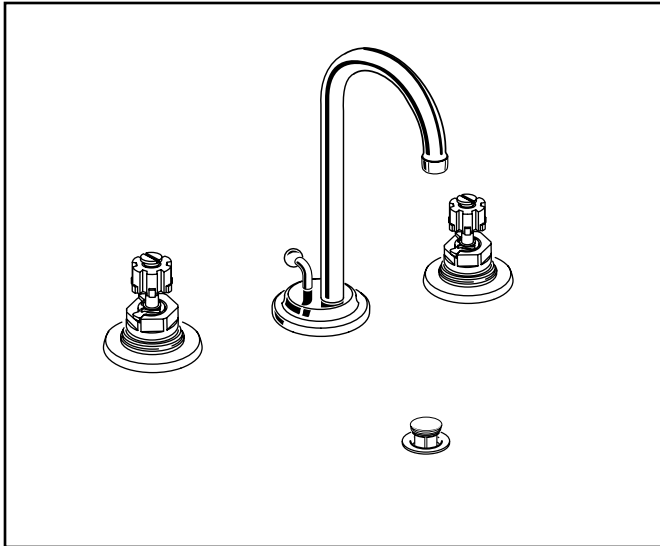

American Standard

HERITAGE

TWO-HANDLE WIDESPREAD LAVATORY FAUCET WITH GOOSENECK SPOUT

MODEL NUMBER:

- 7830.000 Widespread Lavatory
  Less Drain. Less handles.
- 7831.000 Widespread Lavatory
  With pop-up drain. Less handles.

Handles must be ordered separately.

7831.000 Shown. Handles must be ordered separately.