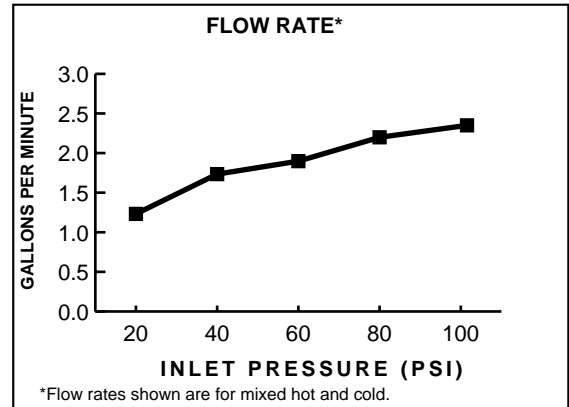

American Standard

HERITAGE

TWO-HANDLE WIDESPREAD LAVATORY FAUCET WITH GOOSENECK SPOUT

CODES AND STANDARDS

These products meet or exceed the following codes and standards:

ASME A112.18.1M
CSA B 125
NSF 61/Section 9

Product Number	Description	Finish Options	
		Polished Chrome 002	PVD Polished Brass 099
7830.000	Lavatory faucet. Less drain. Less handles.		N/A
7831.000	Lavatory faucet. Pop-up drain. Less handles.		

N/A = NOT AVAILABLE

Handles must be ordered separately.

To order **Less Handles** - Specify: 4 digit Style number followed by three zeros and 3 digit finish number.
Example 7830.000.002 = Lavatory faucet, Less drain in Polished Chrome finish.

The above fittings will accept the following Amaris-Series handles. *

Icon	Icon	Icon	Icon	Icon	Icon	Icon	Icon	Icon	Icon	Icon	Icon	Icon	Icon	Icon
Metal Cross	Metal Lever	Porcelain Cross	Perfume Bottle	Metal Cross	Metal Lever	Porcelain Lever	Wrist Blade	4-Arm Lever	Lever	Crown	Acrylic	Lexington	Triune Cross	
452	442	462	432	552	542	572	372H 372V	352H 352V	342H 342V	102H 102V	112H	902 912	862	

* See Section N for additional information on handle kits.

Meets the American Disabilities Act Guidelines and **ANSI A117.1** Requirements for the physically challenged.