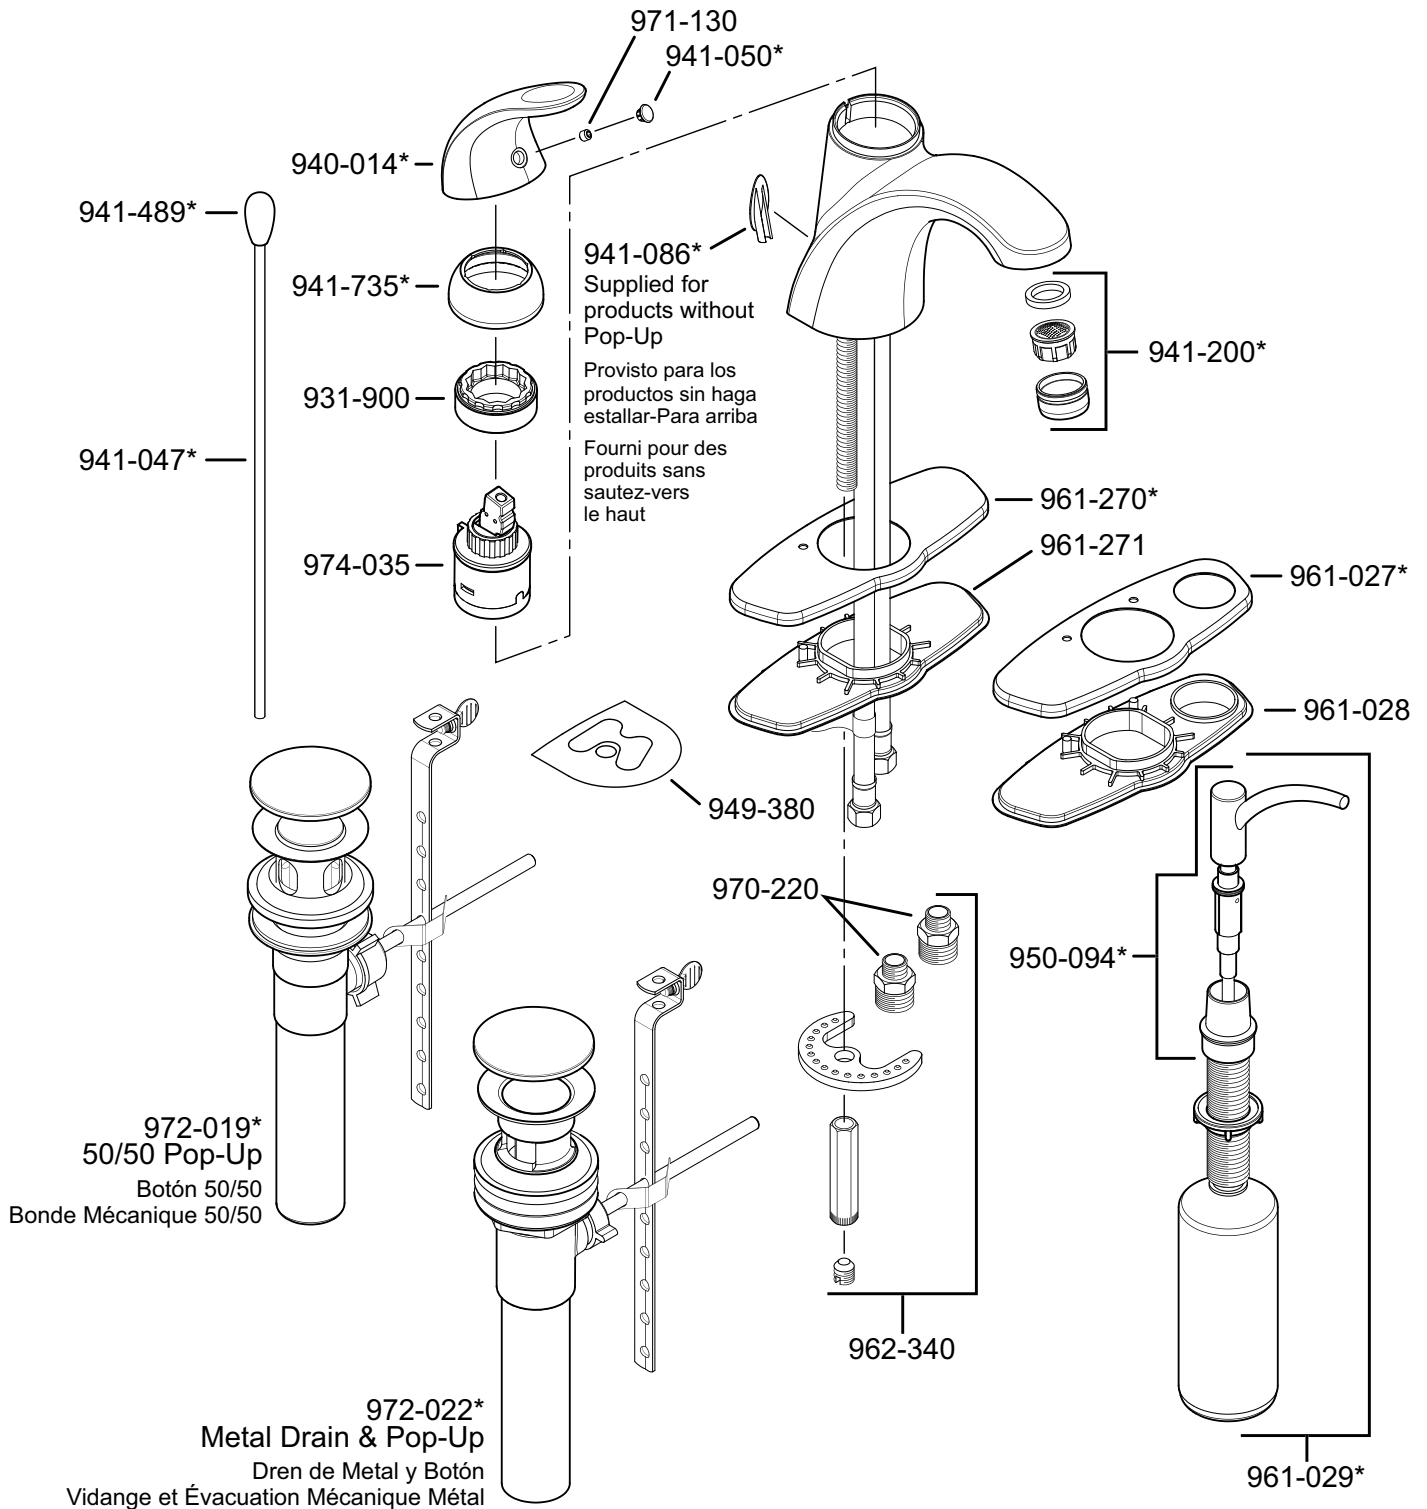

PARTS EXPLOSION

42 Series Parisa® 4" Centerset Lavatory Faucet

FINISHES * Indicates Finish

A Polished Chrome	L Satin Stainless	S Stainless Steel
B Black	M Almond	T Biscuit
E Rustic Pewter	N Antique Bronze	U Rustic Bronze
D PVD Polished Nickel	P Polished Brass	V PVD Polished Brass
J PVD Brushed Nickel	Q Satin Brass	W White
K Satin Nickel	R Copper	Z Oil-Rubbed Bronze

All finishes not available on all parts

1-800-PFAUCET www.pricepfister.com
19701 DaVinci, Lake Forest, CA 92610

10/20/05

Price Pfister®
Pf freshest Ideas in Pf faucets.