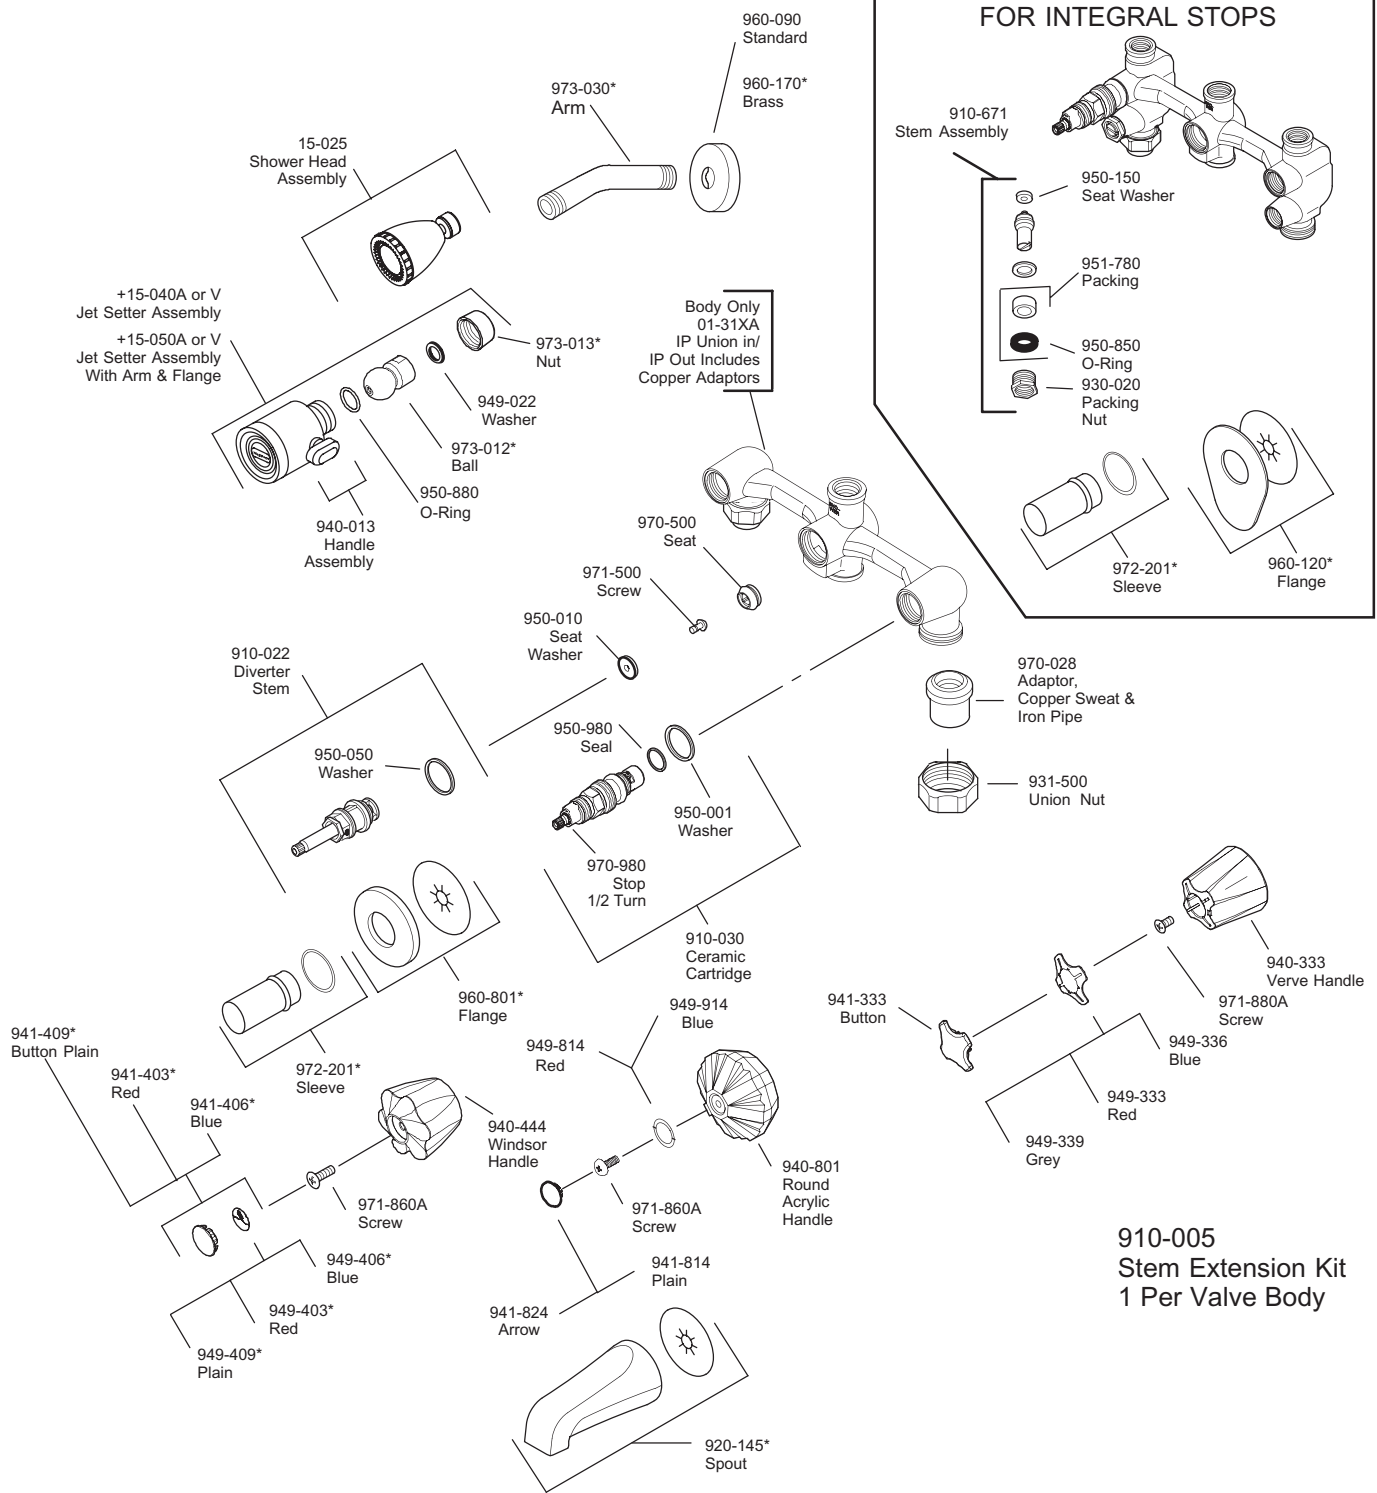

PARTS EXPLOSION

01 Series Three-Handle Tub & Shower

FINISHES * Indicates Finish

A Polished Chrome	L Satin Stainless	S Stainless Steel
B Black	M Almond	T Biscuit
E Rustic Pewter	N Antique Bronze	U Rustic Bronze
D PVD Polished Nickel	P Polished Brass	V PVD Polished Brass
J PVD Brushed Nickel	Q Satin Brass	W White
K Satin Nickel	R Copper	Z Oil-Rubbed Bronze

All finishes not available on all parts

1-800-PFAUCET www.pricepfaucer.com
19701 DaVinci, Lake Forest, CA 92610

Price Pfister®
Pf freshest Ideas in Pf faucets.

10/14/05