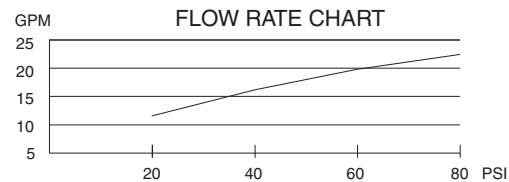

D560945
SOUTH SEA™

Available Colors & Finish

- Brushed Nickel (BN)
- Distressed Bronze (RBD)

Trim Kit:

(for use w/ 1 handle 3/4" volume control valve)
D560945T

Special Packaging

- Model numbers for trim kit items include the suffix "T"