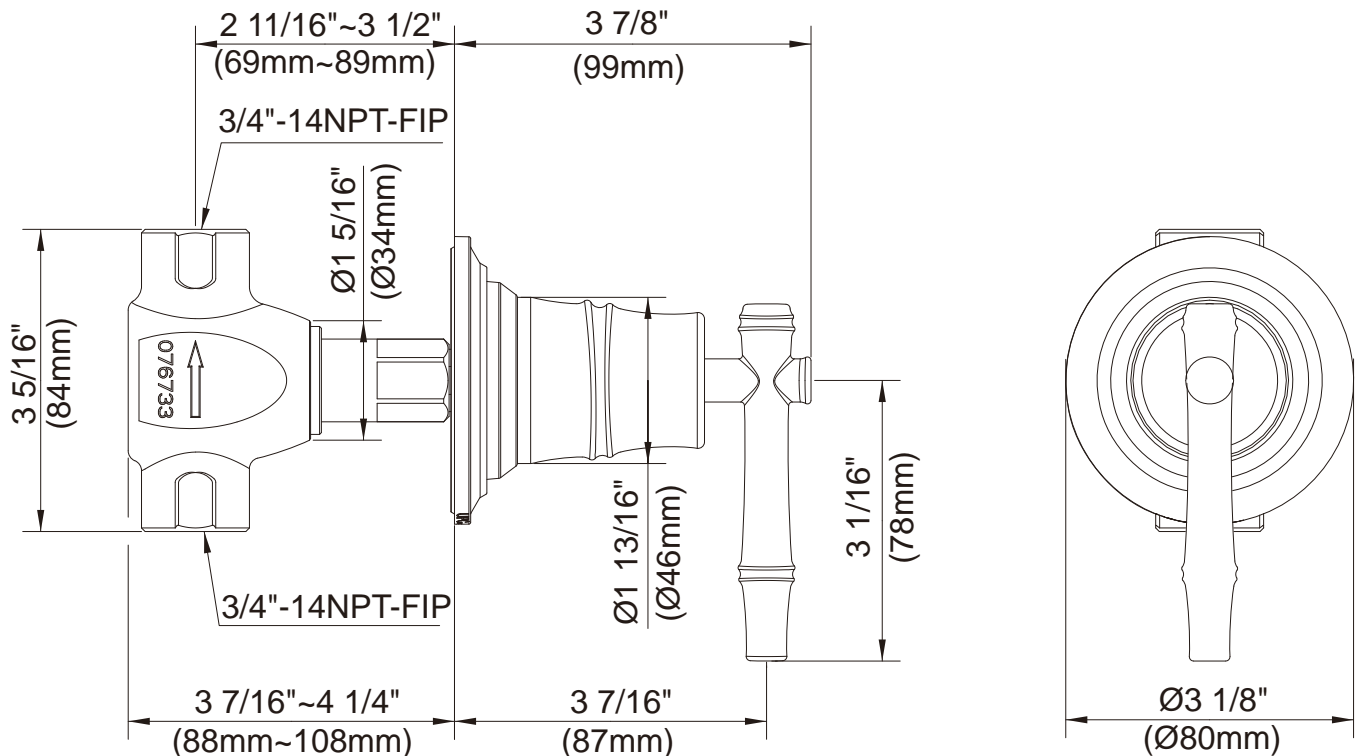

SINGLE HANDLE 3/4" VOLUME CONTROL VALVE

Description

- High flow 3/4" ceramic disc volume control
- Volume control, and shut off valve
- Matching collection trim included
- 3/4" FIP inlets and outlets

Flow & Valving

D560945
SOUTH SEA™

Available Colors & Finish

- Brushed Nickel (BN)
- Distressed Bronze (RBD)

Trim Kit:

(for use w/ 1 handle 3/4" volume control valve)
D560945T

Special Packaging

- Model numbers for trim kit items include the suffix "T"