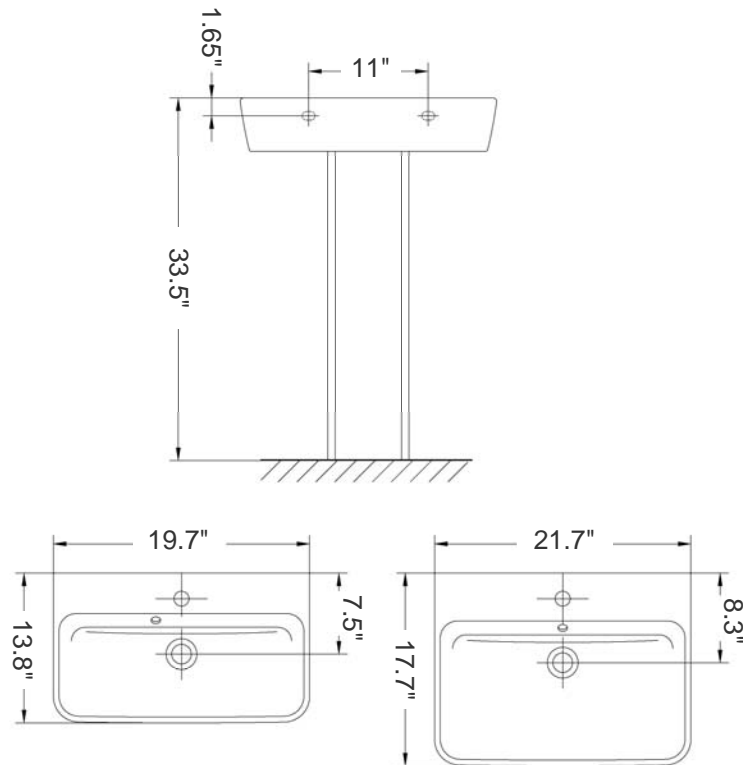

Emma pedestal

Material: Porcelain
Color: White

Model Ref. 27080/27430

Overall Dimensions: 19.7" L x 13.8" W x 33.5" H

Washbasin: 19.7" L x 13.8" W x 4.9" H

Waste outlet: Ø1-3/4" I.D.

Features: Overflow and one pre-drilled faucet hole

Model Ref. 27000/27430

Overall Dimensions: 21.7" L x 17.7" W x 33.5" H

Washbasin: 21.7" L x 17.7" W x 4.9" H

Waste outlet: Ø1-3/4" I.D.

Features: Overflow and one pre-drilled faucet hole

Optional (sold separately):

Chrome plated Towel Rack- Model Ref. 53020

Dimensions: 15.7" L x 15.5" W x 4.1" H

Model Ref. 27080/27430

Model Ref. 27000/27430

All dimensions are nominal

BISSONNET

Tel. (610) 454-1295 · Fax (610) 454-9385 · info@bissonnet.net · www.bissonnet.net