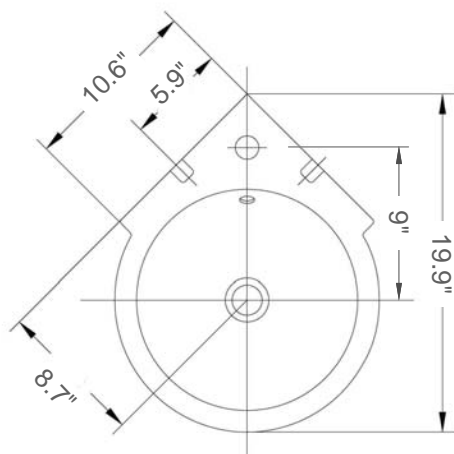

Corner Bowl

Model Ref. 10040

Material: Vitreous china

Color: White

Installation: Wall-mount

Overall Dimensions: 15.6" L x 19.9" W x 5.9" H

Interior Dimensions: 13" Diameter x 4.3" H

Drain hole: 1.75" Interior Diameter

Features: Overflow and one pre-drilled faucet hole

Components included: Wall mounting fixing bolts

Recommended accessory (not included): 2.5" Diameter drain i.e. Click-clack Drain Ref. 360551

All dimensions are nominal