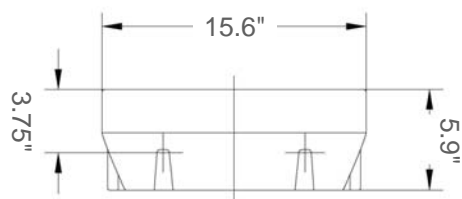

Corner Bowl

Model Ref. 10040

Material: Vitreous china

Color: White

Installation: Wall-mount

Overall Dimensions: 15.6" L x 19.9" W x 5.9" H

Interior Dimensions: 13" Diameter x 4.3" H

Drain hole: 1.75" Interior Diameter

Features: Overflow and one pre-drilled faucet hole

Components included: Wall mounting fixing bolts

Recommended accessory (not included): 2.5" Diameter drain i.e. Click-clack Drain Ref. 360551

All dimensions are nominal