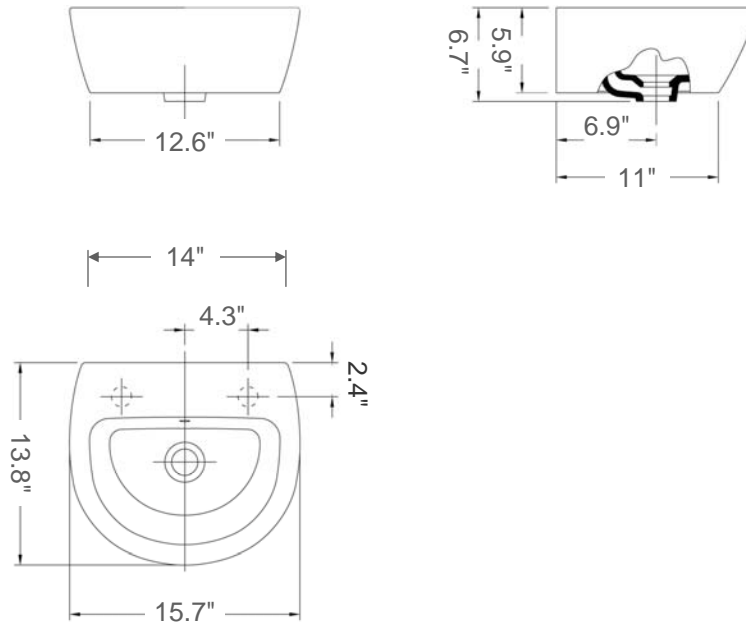

Jazz 40

Model Ref. 28050

Material: Porcelain

Color: White

Overall Dimensions: 15.7" L x 13.8" W x 6.7" H

Interior Dimensions: 13.3" L x 8.4" W x 5" H

Faucet ledge: 4" W

Drain hole: 1.75" interior Diameter

Installation: Wall-mount and/or counter-top

Features: Overflow, one right-hand faucet hole, and one embedded left-hand prepared to drill faucet hole to expand faucet options

Components included: Wall mounting fixing bolts

Recommended accessory (not included): oversized European drain

All dimensions are nominal

BISSONNET

Tel. (610) 454-1295 · Fax (610) 454-9385 · info@bissonnet.net · www.bissonnet.net