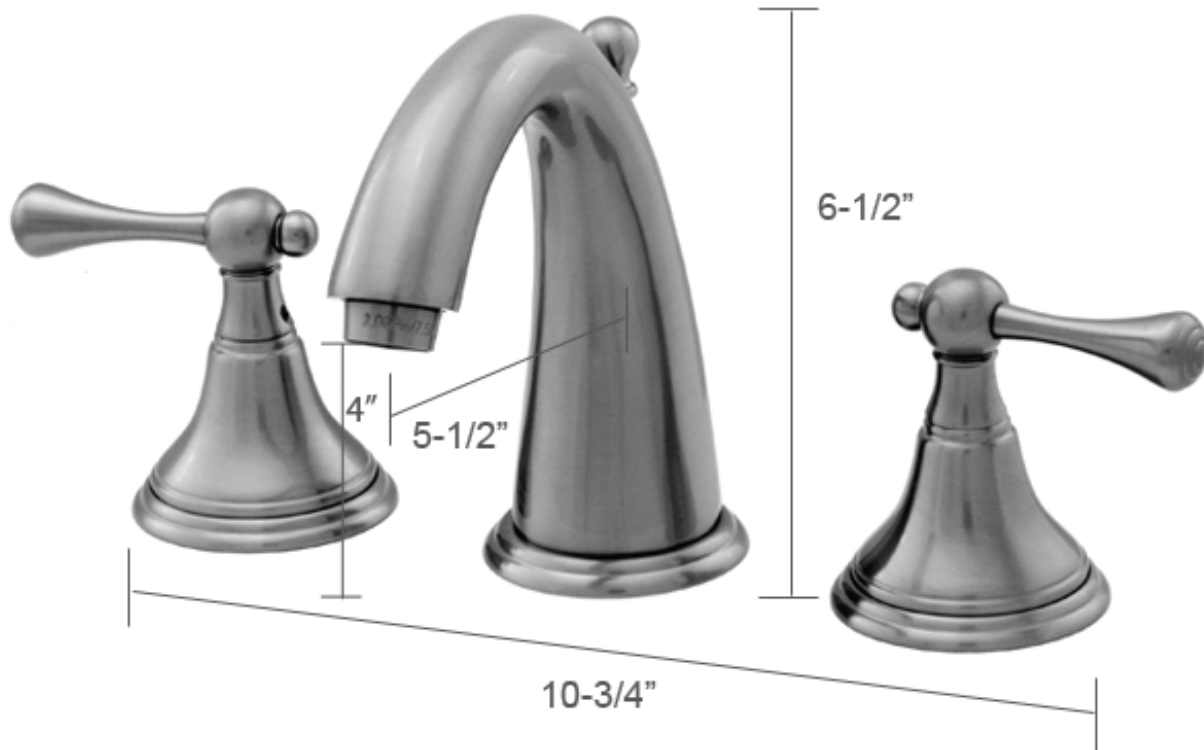

WATER
CREATION

TECHNICAL DATASHEET

Water Creation Victorian 8" Widespread
Lavatory Faucet

Item Code: F2-0001-01 (Chrome)
F2-0001-02 (Brushed Nickel)
F2-0001-03 (Oil Rubbed Bronze)

Construction: Solid Brass

Valve: Lifetime 1/4 Turn Ceramic Disc

Connection: 1/2" NPT

Finish: Chrome, Brushed Nickel, Oil Rubbed Bronze

Sink Hole Required: 3

Deck to Aerator Height: 4"

Spout Reach: 5-1/4"

Flow Rate: 2.0 GPM @ 60 PSI

PRODUCT SUPPORT