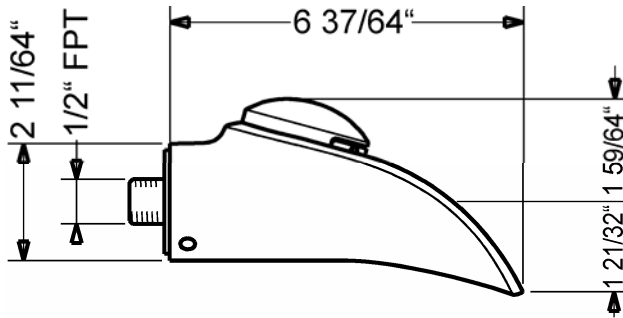

HANSAMOTION Tub Spout 5367 2100 0017

Product Specification

Wall mount tub spout, 1/2"

Finishes Offered:
Chrome