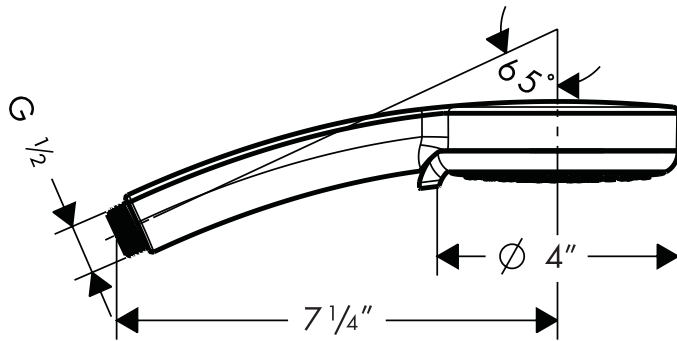

Available Finishes

Chrome	04073000
Brushed Nickel	04073820
Polished Brass	04073930

The measurements shown are for reference only.

Products and specifications shown are subject to change without notice.

Specification sheet revised 10/2008