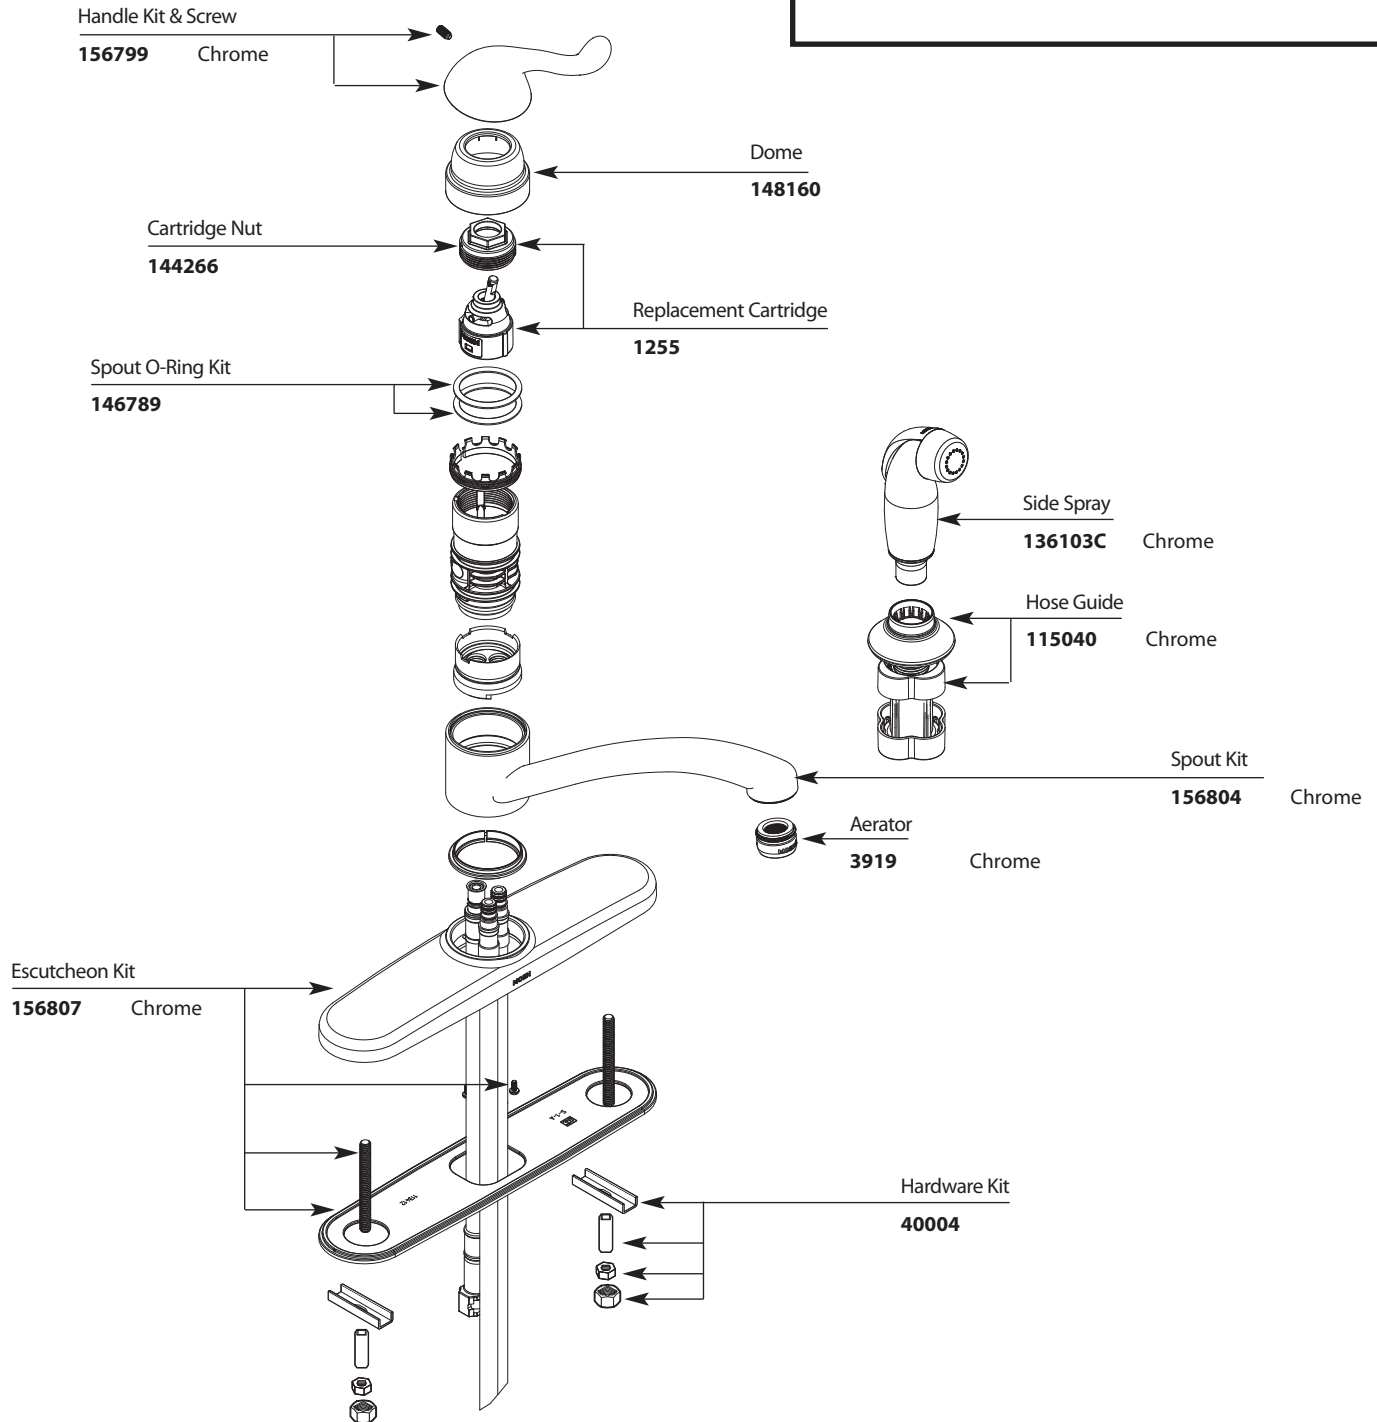

Buy it for looks. Buy it for life.®

■ Order by Part Number

*There is more than 1 version of this model.
Page down to identify the version you have.*

Illustrated Parts

TOUCH CONTROL®
Single Handle Lever Kitchen Faucet
w/Protégé Side Spray

MODEL	HANDLE	FINISH
CA87530	Lever	Chrome
CA87539	Lever	Chrome/less spray

Buy it for looks. Buy it for life.®

Illustrated Parts

■ Order by Part Number

TOUCH CONTROL®
Single Handle Lever Kitchen Faucet
w/Protégé Side Spray

<u>MODEL</u>	<u>HANDLE</u>	<u>FINISH</u>
CA87530	Lever	Chrome
CA87539	Lever	Chrome/less spray