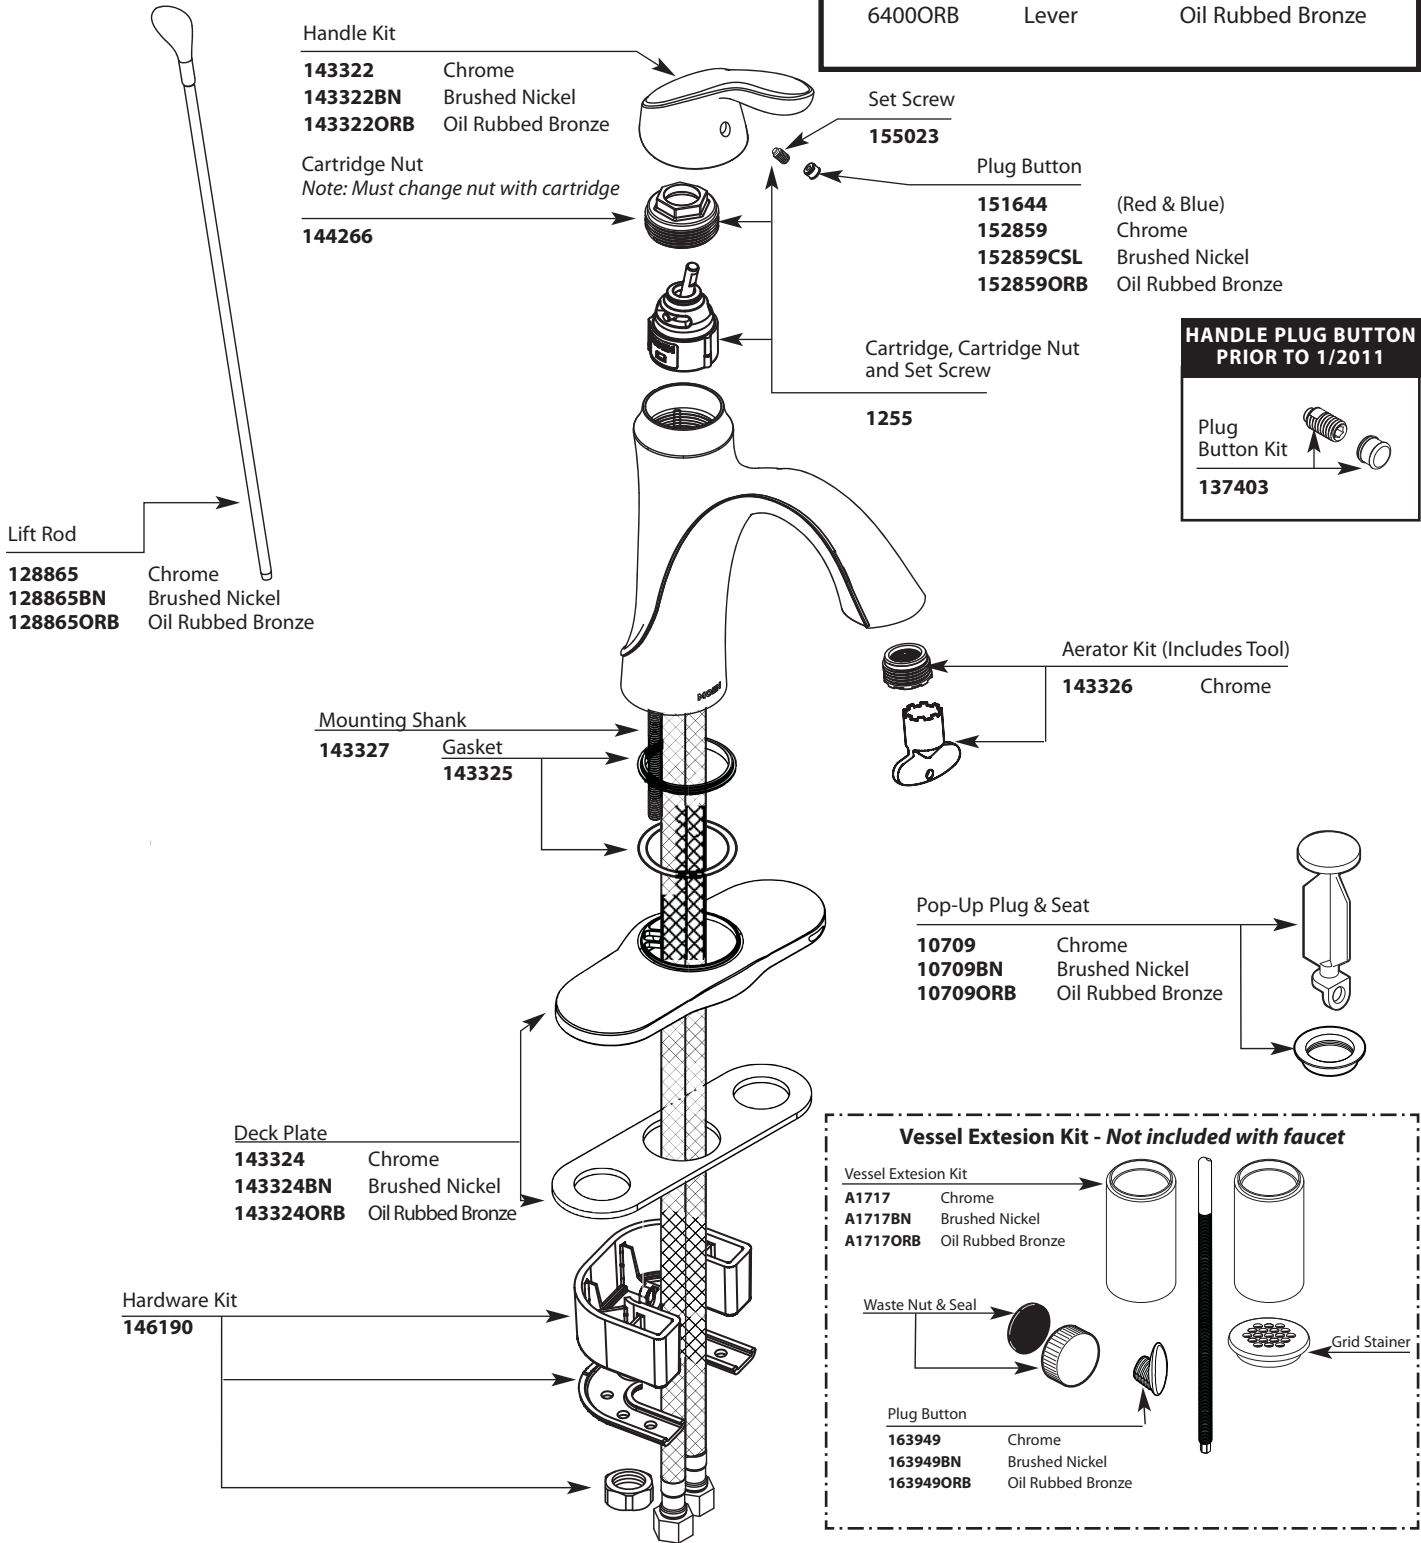

# Illustrated Parts

■ Order by Part Number

EVA™		
One-Handle Lavatory Faucet		
MODEL	HANDLE	FINISH
6400	Lever	Chrome
6400BN	Lever	Brushed Nickel
6400ORB	Lever	Oil Rubbed Bronze

**HANDLE PLUG BUTTON PRIOR TO 1/2011**

Plug Button Kit  
**137403**