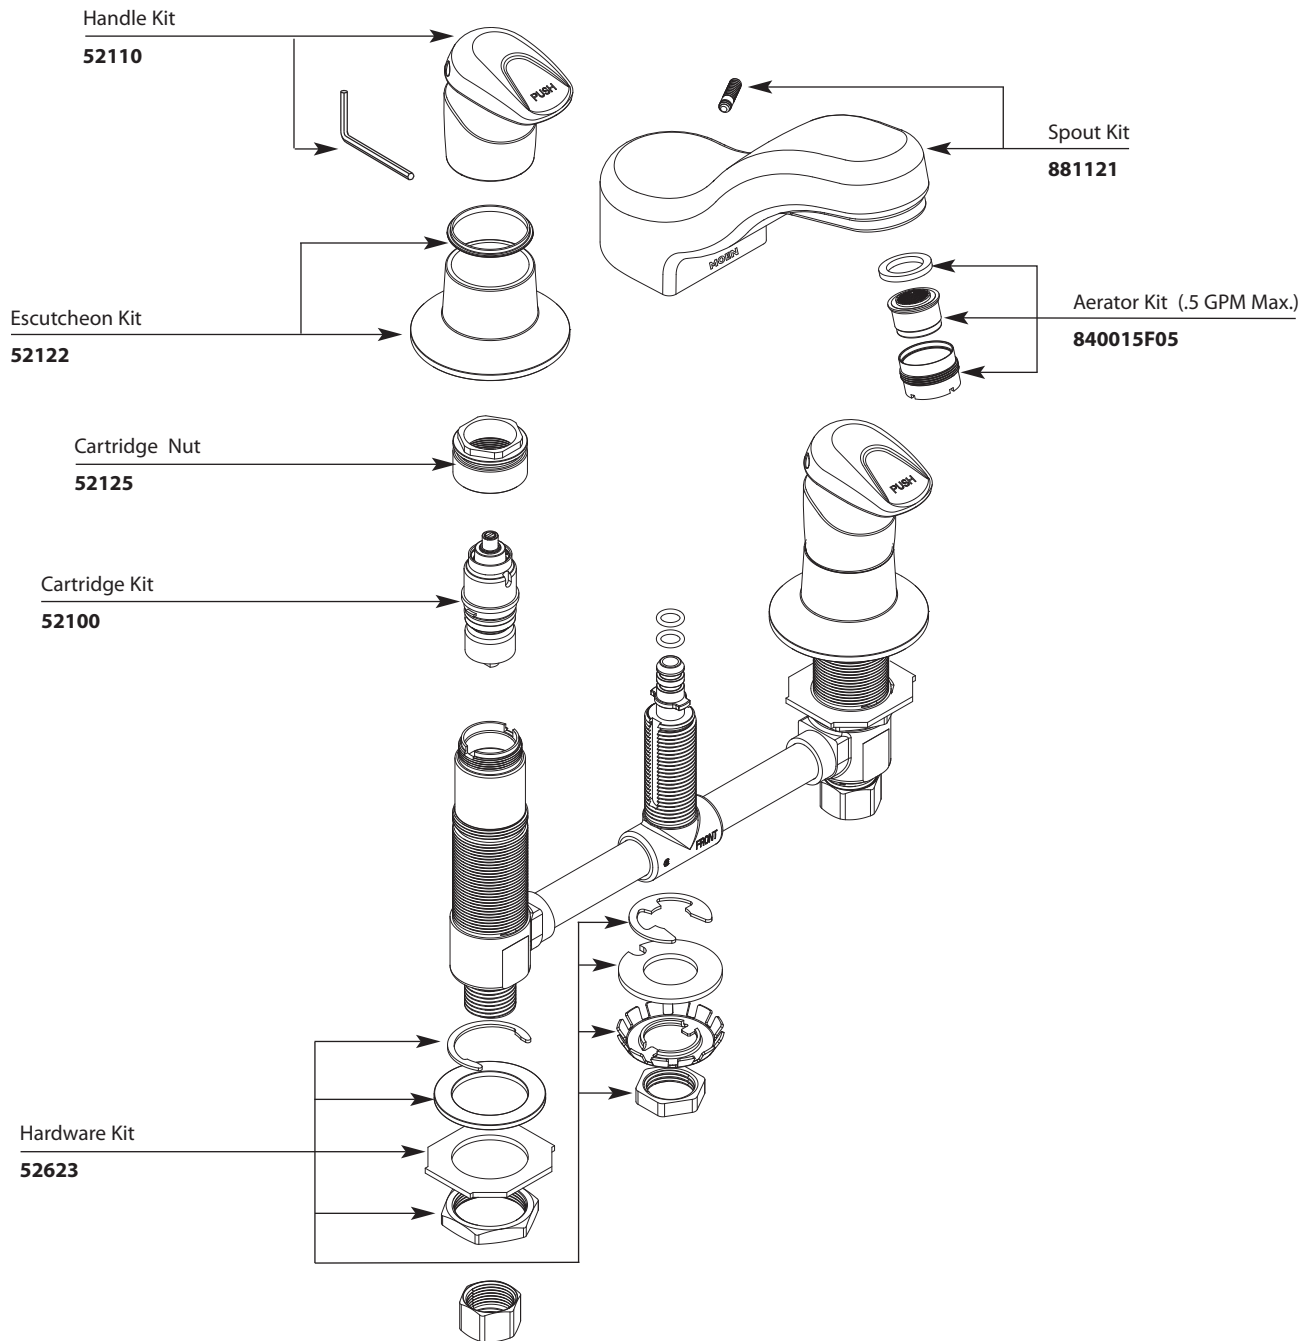

■ Order by Part Number

*There is more than 1 version of this model.
Page down to identify the version you have.*

Single-Handle ADA Metering Lavatory Faucet		
MODEL	HANDLE	FINISH
8889	Lever	Chrome

■ Order by Part Number

Single-Handle ADA Metering Lavatory Faucet		
<u>MODEL</u>	<u>HANDLE</u>	<u>FINISH</u>
8889	Lever	Chrome