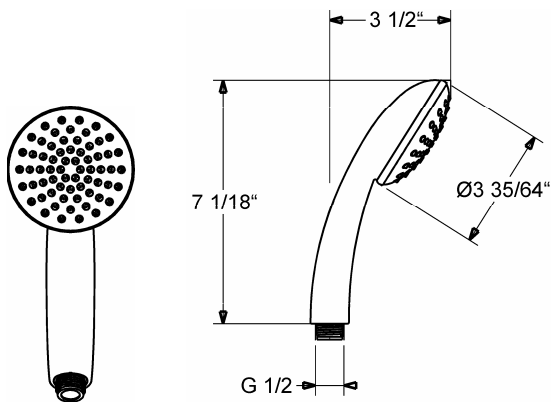

HANSABASICJET 1 Hand Shower 4461 0100 0017

Product Specification

Hand shower (1 function)
Limescale protection technology

Flow Rate:
2.5gpm@80psi

Finishes Offered:
Chrome