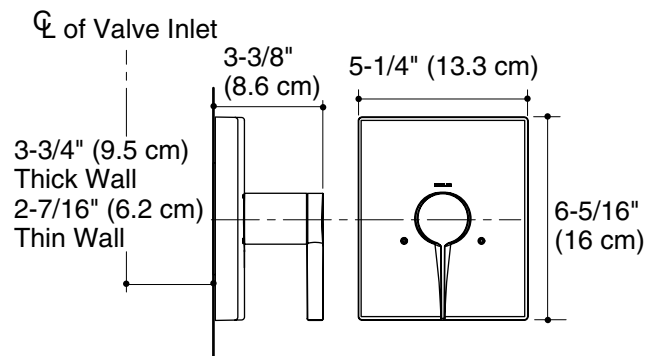

KOHLER® Roughing-In

K-T14781, K-T14782, K-T14783
STANCE™
THERMOSTATIC FAUCET TRIM

Product Information

Applicable product:	
Thermostatic valve trim	K-T14781-4
Volume control trim	K-T14782-4
Transfer valve trim	K-T14783-4
Lever handle is ADA compliant. ADA	

Required accessories:	
3/4" thermostatic valve	K-669-KS
3/4" volume control	K-671-K
3/4" transfer valve	K-672-K
1/2" thermostatic valve	K-679-KS
1/2" volume control	K-681-K

Installation Notes

Install this product according to the installation guide.

K-T14783