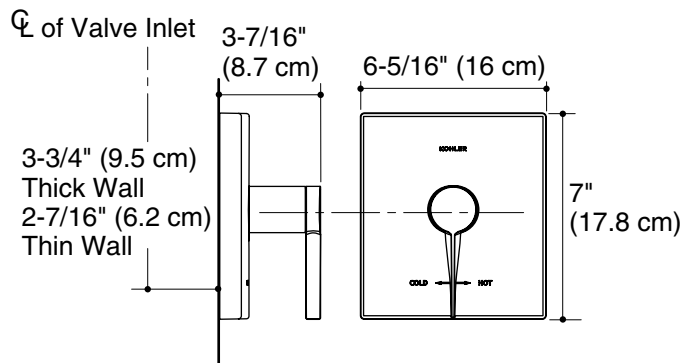

KOHLER® Roughing-In

K-T14781, K-T14782, K-T14783
STANCE™
THERMOSTATIC FAUCET TRIM

Product Information

Applicable product:	
Thermostatic valve trim	K-T14781-4
Volume control trim	K-T14782-4
Transfer valve trim	K-T14783-4
Lever handle is ADA compliant. ADA	

Required accessories:	
3/4" thermostatic valve	K-669-KS
3/4" volume control	K-671-K
3/4" transfer valve	K-672-K
1/2" thermostatic valve	K-679-KS
1/2" volume control	K-681-K

Installation Notes

Install this product according to the installation guide.

K-T14781