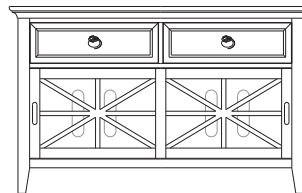

# Diagrams

**68011 Oval Cocktail Table**  
with inset glass top and raffia shelf  
46 x 28 x 19" H

**68013 Oval End Table**  
with inset glass top and raffia shelf  
24 x 28 x 24" H

**68021 Rectangular Cocktail Table**  
with 2 drawers  
48 x 28 x 20" H

**68022 End Table**  
with 1 drawer  
24 x 28 x 24" H

**68023 Chairside Table**  
with 1 drawer  
16 x 28 x 24" H

**68032 Chairside Cabinet**  
with 1 drawer, 1 door,  
magazine rack on back  
16 x 28 x 24" H

**68050 Sofa Table**  
with 2 drawers  
48 x 18 x 30" H

**68190 Bookcase**  
with 1 drawer, 2 glass shelves,  
and lighted interior  
29 x 16 x 66" H

**68194 Entertainment Console**  
with 2 adjustable shelves, 2 drawers  
(with dividers), 4 outlet power bar  
44 x 20 x 32" H

**68195 Entertainment Console**  
with 2 sliding glass doors, 2 drawers  
(with dividers), 2 adjustable shelves,  
4 outlet power bar  
52 x 20 x 32" H