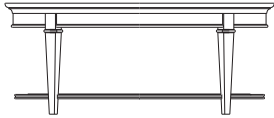

# Diagrams

**68011 Oval Cocktail Table**  
with inset glass top and raffia shelf  
46 x 28 x 19" H

**68013 Oval End Table**  
with inset glass top and raffia shelf  
24 x 28 x 24" H

**68021 Rectangular Cocktail Table**  
with 2 drawers  
48 x 28 x 20" H