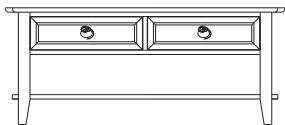

# Diagrams

**68011 Oval Cocktail Table**  
with inset glass top and raffia shelf  
46 x 28 x 19" H

**68013 Oval End Table**  
with inset glass top and raffia shelf  
24 x 28 x 24" H

**68021 Rectangular Cocktail Table**  
with 2 drawers  
48 x 28 x 20" H

**68022 End Table**  
with 1 drawer  
24 x 28 x 24" H

**68023 Chairside Table**  
with 1 drawer  
16 x 28 x 24" H

**68032 Chairside Cabinet**  
with 1 drawer, 1 door,  
magazine rack on back  
16 x 28 x 24" H