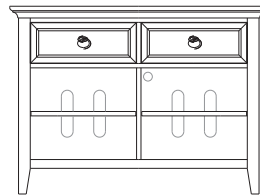

# Diagrams

**68011 Oval Cocktail Table**  
with inset glass top and raffia shelf  
46 x 28 x 19" H

**68013 Oval End Table**  
with inset glass top and raffia shelf  
24 x 28 x 24" H

**68021 Rectangular Cocktail Table**  
with 2 drawers  
48 x 28 x 20" H

**68022 End Table**  
with 1 drawer  
24 x 28 x 24" H

**68023 Chairside Table**  
with 1 drawer  
16 x 28 x 24" H

**68032 Chairside Cabinet**  
with 1 drawer, 1 door,  
magazine rack on back  
16 x 28 x 24" H

**68050 Sofa Table**  
with 2 drawers  
48 x 18 x 30" H

**68190 Bookcase**  
with 1 drawer, 2 glass shelves,  
and lighted interior  
29 x 16 x 66" H

**68194 Entertainment Console**  
with 2 adjustable shelves, 2 drawers  
(with dividers), 4 outlet power bar  
44 x 20 x 32" H

**68195 Entertainment Console**  
with 2 sliding glass doors, 2 drawers  
(with dividers), 2 adjustable shelves,  
4 outlet power bar  
52 x 20 x 32" H