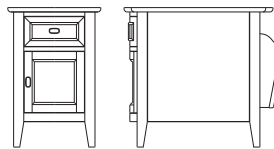

# Diagrams

**68011 Oval Cocktail Table**  
with inset glass top and raffia shelf  
46 x 28 x 19" H

**68013 Oval End Table**  
with inset glass top and raffia shelf  
24 x 28 x 24" H

**68021 Rectangular Cocktail Table**  
with 2 drawers  
48 x 28 x 20" H

**68022 End Table**  
with 1 drawer  
24 x 28 x 24" H

**68023 Chairside Table**  
with 1 drawer  
16 x 28 x 24" H

**68032 Chairside Cabinet**  
with 1 drawer, 1 door,  
magazine rack on back  
16 x 28 x 24" H

**68050 Sofa Table**  
with 2 drawers  
48 x 18 x 30" H

**68190 Bookcase**  
with 1 drawer, 2 glass shelves,  
and lighted interior  
29 x 16 x 66" H

**68194 Entertainment Console**  
with 2 adjustable shelves, 2 drawers  
(with dividers), 4 outlet power bar  
44 x 20 x 32" H