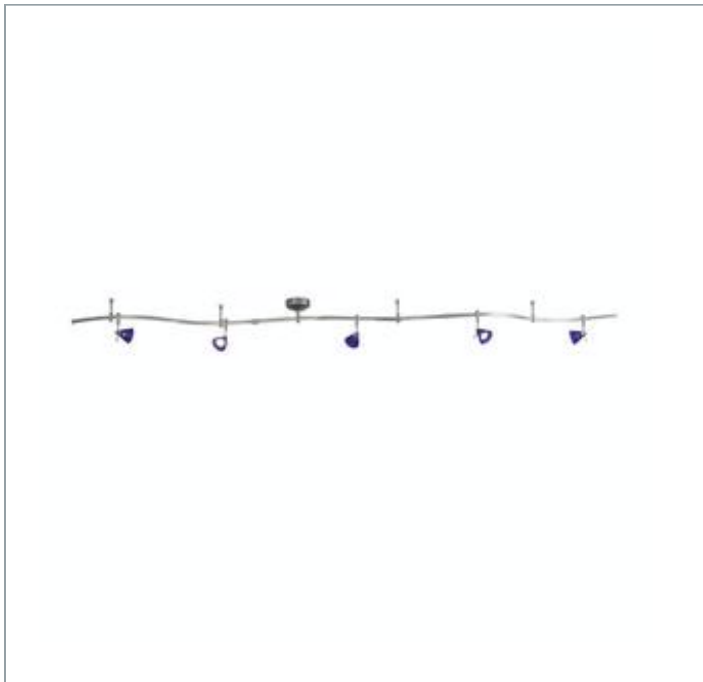

✉ 33 West Beaver Creek Road Richmond Hill
 Ontario Canada L4B 1L8
 ☎ 800.660.5391
 📠 800.660.5390
 📧 info@eurofase.com
 🌐 www.eurofase.com

KOMET , 5-LIGHT TRACK KIT

Product Specifications

Model No.: KIT-5KMT
 Height: 12.5"
 Length: 96"
 Est. Shipping Weight: 13.5685 lbs
 No. of Bulbs: 5 Inc.
 Bulb Wattage: 20 watts
 Bulb Type: MR16/C
 Bulb Base: GU5.3
 Bulb Voltage: 12 volts

Options Available

ITEM CODE	FINISH	SHADE
KIT-5KMT-34	platinum	frost/blue

Colour / Shades Available

FINISH	SHADE
platinum	 frost/blue

Cone glass shade, two colors included. Handle for adjustment while hot. 5 light all-in-one track kit. Heads and power feed can be positioned anywhere along the track. Low voltage (12V) open conductors are safe to touch. Bend track to desired shape. No exposed wires. Fully adjustable track heads.