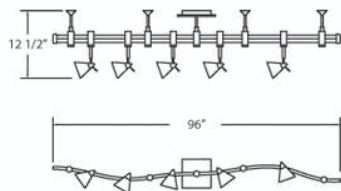

✉ 33 West Beaver Creek Road Richmond Hill
 Ontario Canada L4B 1L8
 ☎ 800.660.5391
 📠 800.660.5390
 📧 info@eurofase.com
 🌐 www.eurofase.com

KOMET , 5-LIGHT TRACK KIT

Product Specifications

Model No.: KIT-5KMT
 Height: 12.5"
 Length: 96"
 Est. Shipping Weight: 13.5685 lbs
 No. of Bulbs: 5 Inc.
 Bulb Wattage: 20 watts
 Bulb Type: MR16/C
 Bulb Base: GU5.3
 Bulb Voltage: 12 volts

Options Available

ITEM CODE	FINISH	SHADE
KIT-5KMT-34	platinum	frost/blue

Colour / Shades Available

FINISH	SHADE
platinum	 frost/blue

Cone glass shade, two colors included. Handle for adjustment while hot. 5 light all-in-one track kit. Heads and power feed can be positioned anywhere along the track. Low voltage (12V) open conductors are safe to touch. Bend track to desired shape. No exposed wires. Fully adjustable track heads.