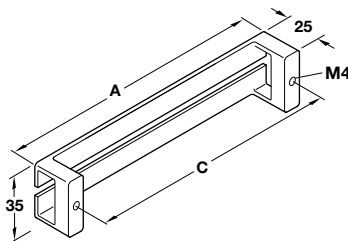

4 - Zinc, polished chrome

Item No.	A x B	C	Sug. Retail Price/pc.
111.17.211	124 x 23	96	\$13.80
111.17.204	220 x 25	192	\$19.78

5 - Zinc, polished chrome

Item No.	A	C	Sug. Retail Price/pc.
107.96.233	172	160	\$10.20
107.96.234	204	192	\$11.34
107.96.238	332	320	\$19.78