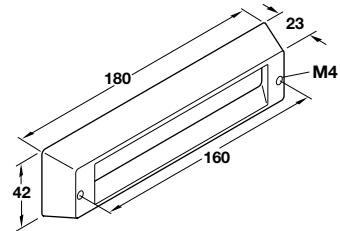

3 - Zinc, polished chrome

Item No.	Sug. Retail Price/pc.
152.18.203	$17.80