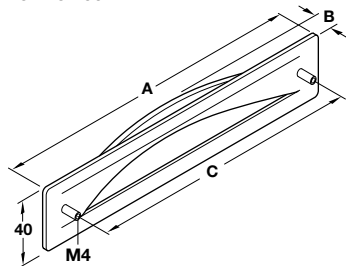

4 - Zinc, polished chrome

Item No.	A x B	C	Sug. Retail Price/pc.
111.17.211	124 x 23	96	\$13.80
111.17.204	220 x 25	192	\$19.78

5 - Zinc, polished chrome

Item No.	A	C	Sug. Retail Price/pc.
107.96.233	172	160	\$10.20
107.96.234	204	192	\$11.34
107.96.238	332	320	\$19.78