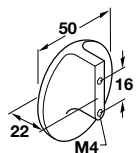

7 - Zinc, polished chrome

Item No.	Sug. Retail Price/pc.
131.27.230	$16.16