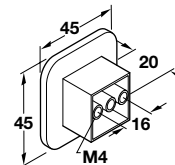

4 - Zinc, polished chrome

Item No.	A x B	C	Sug. Retail Price/pc.
111.17.211	124 x 23	96	\$13.80
111.17.204	220 x 25	192	\$19.78

5 - Zinc, polished chrome

Item No.	A	C	Sug. Retail Price/pc.
107.96.233	172	160	\$10.20
107.96.234	204	192	\$11.34
107.96.238	332	320	\$19.78