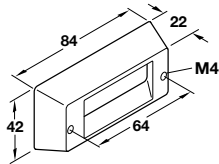

2 - Zinc, polished chrome

Item No.	Sug. Retail Price/pc.
152.18.201	$11.26