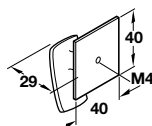

8 - Brass, matt nickel

Item No.

131.06.600

Sug. Retail Price/pc.

$22.34