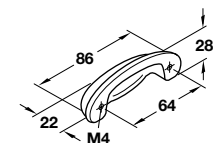

131.06.640

Sug. Retail Price/pc.

\$20.94

8 - Brass, matt nickel

Item No.

131.06.600

Sug. Retail Price/pc.

\$22.34