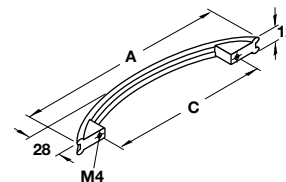

9 - Zinc, matt chrome

Item No.	A	C	Sug. Retail Price/pc.
102.27.410	126	96	$3.12
102.27.420	170	128	$3.78