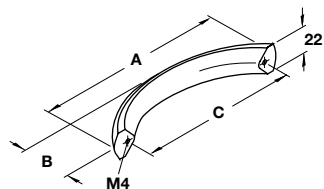

Item No.	Sug. Retail Price/pc.
133.58.400	\$12.00

6 - Zinc, matt chrome

Item No.	Sug. Retail Price/pc.
104.89.400	\$13.46

7 - Zinc, matt chrome

Item No.	A x B	C	Sug. Retail Price/pc.
102.64.418	118 x 30	96	\$23.12
102.64.427	150 x 34	128	\$25.14