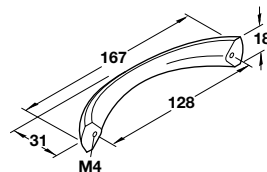

Item No.	Sug. Retail Price/pc.
133.58.400	\$12.00

6 - Zinc, matt chrome

Item No.	Sug. Retail Price/pc.
104.89.400	\$13.46

7 - Zinc, matt chrome

Item No.	A x B	C	Sug. Retail Price/pc.
102.64.418	118 x 30	96	\$23.12
102.64.427	150 x 34	128	\$25.14