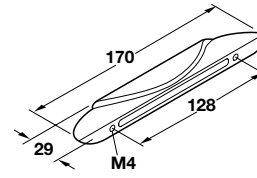

1 - Zinc, matt chrome

Item No.	A x B	C	Sug. Retail Price/pc.
107.20.402	125 x 24	96	\$3.66
107.20.403	158 x 25	128	\$5.02

2 - Zinc, matt chrome

Item No.	A	C	Sug. Retail Price/pc.
107.28.401	92	64	\$9.72
107.28.402	126	96	\$12.80