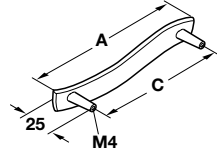

1 - Zinc, matt chrome

Item No.	A x B	C	Sug. Retail Price/pc.
107.20.402	125 x 24	96	\$3.66
107.20.403	158 x 25	128	\$5.02

2 - Zinc, matt chrome

Item No.	A	C	Sug. Retail Price/pc.
107.28.401	92	64	\$9.72
107.28.402	126	96	\$12.80