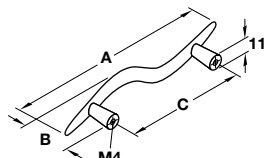

4 - Zinc, matt chrome

Item No.	A x B	C	Sug. Retail Price/pc.
107.19.402	155 x 27	96	$6.00
107.19.403	200 x 30	128	$10.84

Item No.	Sug. Retail Price/pc.
133.58.400	$12.00