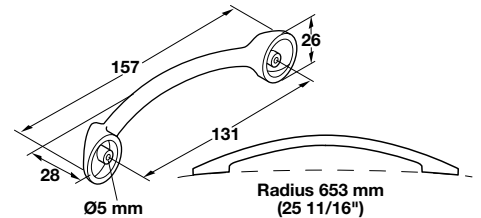

Item No.	Sug. Retail Price/pc.
133.58.400	\$12.00

6 - Zinc, matt chrome

Item No.	Sug. Retail Price/pc.
104.89.400	\$13.46

7 - Zinc, matt chrome

Item No.	A x B	C	Sug. Retail Price/pc.
102.64.418	118 x 30	96	\$23.12
102.64.427	150 x 34	128	\$25.14