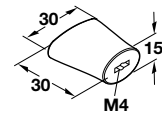

6 - Zinc, polished chrome

Item No.	Sug. Retail Price/pc.
133.81.200	$8.34