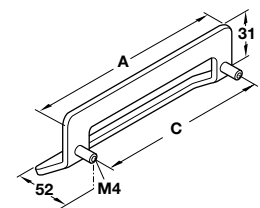

Item No.	Sug. Retail Price/pc.
111.60.200	\$16.60

9 - Zinc, polished chrome

Item No.	A	B	Sug. Retail Price/pc.
111.72.201	110	96	\$22.66
111.72.202	143	128	\$26.16