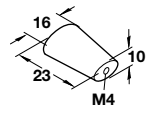

4 - Zinc, polished chrome

Item No.	A x B x D	C	Sug. Retail Price/pc.
102.20.210	82 x 15 x 27	64	\$11.32
102.20.220	144 x 19 x 30	128	\$17.26
102.20.230	209 x 21 x 32	192	\$27.92

5 - Zinc, polished chrome