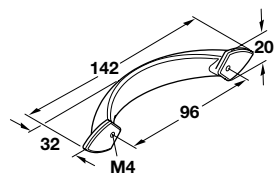

2 - Brass, polished chrome

Item No.	Sug. Retail Price/pc.
107.57.201	$40.16

Item No.	Sug. Retail Price/pc.
131.08.200	$17.22