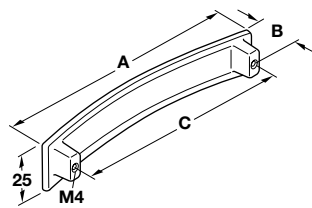

1 - Zinc, stainless steel look

Item No.	Sug. Retail Price/pc.
120.69.020	\$7.34

2 - Zinc, stainless steel look

Item No.	A x B	C	Sug. Retail Price/pc.
120.69.021	118 x 24	96	\$12.42
120.69.022	150 x 25	128	\$14.22