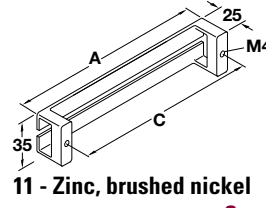

8 - Zinc, stainless steel look

Item No.	Sug. Retail Price/pc.
120.69.001	\$10.10

9 - Zinc, stainless steel look

Item No.	A x B x D	C	Sug. Retail Price/pc.
120.70.003	110 x 13 x 25	96	\$11.46
120.70.004	142 x 15 x 27	128	\$15.40

10 - Zinc, brushed nickel

Item No.	A x B	D	Sug. Retail Price/pc.
111.17.611	124 x 23	96	\$17.66
111.17.604	220 x 25	192	\$24.76

11 - Zinc, brushed nickel

Item No.	A	C	Sug. Retail Price/pc.
107.96.633	172	160	\$12.32
107.96.634	204	192	\$13.94
107.96.638	332	320	\$23.86