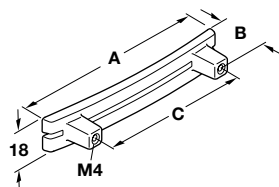

6 - Zinc, stainless steel look

Item No.	A x B	C	Sug. Retail Price/pc.
120.69.003	120 x 24	96	\$13.70
120.69.004	152 x 31	128	\$15.12

7 - Zinc, stainless steel look

Item No.	Sug. Retail Price/pc.
120.69.000	\$5.24