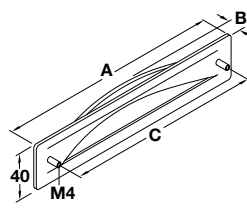

6 - Zinc, stainless steel look

Item No.	A x B	C	Sug. Retail Price/pc.
120.69.003	120 x 24	96	\$13.70
120.69.004	152 x 31	128	\$15.12

7 - Zinc, stainless steel look

Item No.	Sug. Retail Price/pc.
120.69.000	\$5.24

8 - Zinc, stainless steel look

Item No.	Sug. Retail Price/pc.
120.69.001	\$10.10

9 - Zinc, stainless steel look

Item No.	A x B x D	C	Sug. Retail Price/pc.
120.70.003	110 x 13 x 25	96	\$11.46
120.70.004	142 x 15 x 27	128	\$15.40