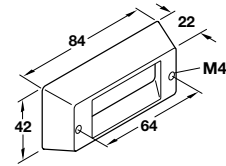

4 - Zinc, brushed nickel

Item No.	Sug. Retail Price/pc.
152.18.601	$12.66