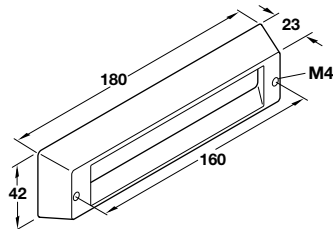

5 - Zinc, brushed nickel

Item No.	Sug. Retail Price/pc.
152.18.603	$18.78