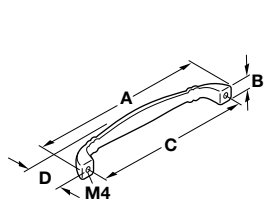

6 - Zinc, stainless steel look

Item No.	A x B	C	Sug. Retail Price/pc.
120.69.003	120 x 24	96	\$13.70
120.69.004	152 x 31	128	\$15.12

7 - Zinc, stainless steel look

Item No.	Sug. Retail Price/pc.
120.69.000	\$5.24

8 - Zinc, stainless steel look

Item No.	Sug. Retail Price/pc.
120.69.001	\$10.10

9 - Zinc, stainless steel look

Item No.	A x B x D	C	Sug. Retail Price/pc.
120.70.003	110 x 13 x 25	96	\$11.46
120.70.004	142 x 15 x 27	128	\$15.40