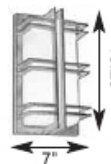

Model: 8012
Ext.: 5.5"
Lamp: 1 x 60W – A19
CFL Lamp: 1 x Quad13 (G24q-1) Electronic (must specify) (lamp not included)
Lens: Glass
Material: Die-Cast Aluminum
Finish: Architectural Silver
Architectural Bronze