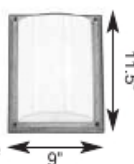

STRATFORD

GULF

TREVINO

Model: 1870
Ext.: 4.5"
Lamp: 1 x 100W – A19
CFL Lamp: 2 x Quad13 (G24q-1) Electronic (must specify) (lamp not included)
Lens: Opal Acrylic
Material: Die-Cast Aluminum
Finish: White
Architectural Silver
Architectural Bronze