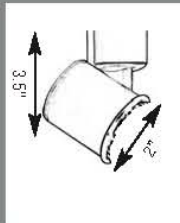

FINISH

WH-BK-SN-PB

MODEL NO. TR204**LAMPING**

PAR 20

FINISH

WH-BK-SN-PB

MODEL NO. TR205**LAMPING**

PAR 30

FINISH

SN-PB

Shown with
TR201 – 1.75" x 3.75"

Minimal and innovative, these interchangeable series offer wide variety of looks as well as functions. Either as free-standing lampholder, or using softly sculptured perforated or solid shades which tightly snugs on, they can offer most economical and flexibility for any projects.

Shown with
TR202 – 2.5" x 4.5"

Shown with
TR204 – 1.75" x 3.75"

Shown with
TR203 – 4" x 5.75"

Shown with
TR205 – 2.5" x 4.5"

FINISH CODE: AL – Aluminum • WH – White • BK – Black • SN – Satin Nickel
CP – Copper • PB – Polished Brass • PC – Polished Chrome