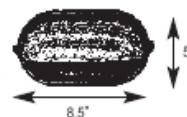

Model: 4251 WH-BK
Ext.: 4"
Lamp: 60W – A19
CFL Lamp: 1 x Quad13 (G24q-1)
(must specify) Electronic (lamp not included)