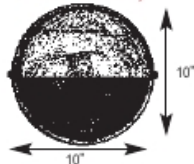

Model: 4222 WH-BK
Ext.: 5.25"
Lamp: 100W – A19
CFL Lamp: 1 x Quad26 (G24q-3)
(must specify) Electronic (lamp not included)