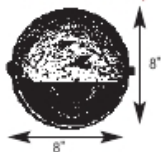

All fixtures above are suitable for wet locations. Wall or ceiling mount applicable.
Note: Consult factory for 277v. CFL ballast.

MARINE (DIE-CAST)

Model: 4221 WH-BK
Ext.: 4.5"
Lamp: 60W – A19
CFL Lamp: 1 x PL5 (2G7)
 (must specify) Electronic (lamp not included)