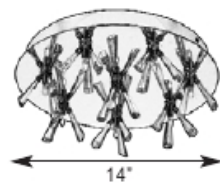

## SEVILLE

**Model:** 21133-PC  
**Height:** 4.5"  
**Lamp:** 8 x 10W – 12V - G4 (included)  
**Glass:** Asfour Handcut Crystal

## POEM

**Model:** 87738-PC  
**Height:** 12"  
**Lamp:** 3 x 40W – 120V – E12  
**Glass:** Amber with Inner Crystal beads