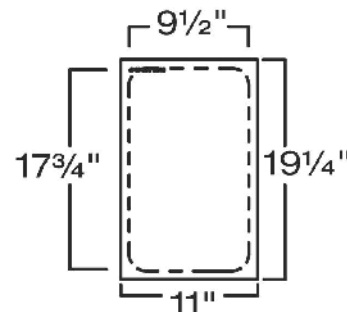

SINK COMPATIBILITY CHART:

Model	Julien sinks with front-to-back bowl dimensions
210040	18

WARRANTY:

Julien inc. offers a 1-YEAR LIMITED WARRANTY following the purchase date for all mobile parts, options and accessories against defects of material and workmanship. For further details on our product warranty, please refer to our catalog or Web site.

- All dimensions are in inches
- Cutting board will only be compatible for sink use with Julien sinks that have a zero-reveal installation

PRODUCT SPECIFICATIONS:

Cutting board to be 100% premium hard rock maple for high quality and durability. With its penetrating oil finish and hard maple edge grain construction, it is safe for all food preparation. Cutting board is 1-1/2" thick, is FDA approved, and can be used on countertop or on top of sink to create extra workspace. Cutting board to be Julien model no. 210040 and is compatible with 18" front-to-back Julien sink models with a zero-reveal installation.