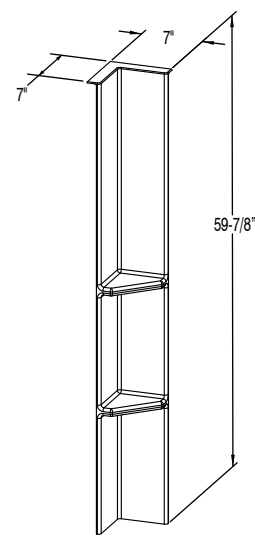

FEATURES:

- 6" tile pattern or flat, smooth wall design
- Durable acrylic construction
- High gloss and matte finish styles
- Installs over drywall or tile
- Perfect fit ceiling height dimensions
- 1 size to work with all walk-in tubs and seated shower
- 2 side walls, 1 back wall, 2 corners, 2 wall extensions

Back Wall
59-3/4" X 48"
1 PIECE

Side Wall
59-3/4" X 30"
2 PIECES

CORNER
59-7/8" X 7" X 7"
2 PIECES

WALL EXTENSION
52" X 5-3/4"
2 PIECES