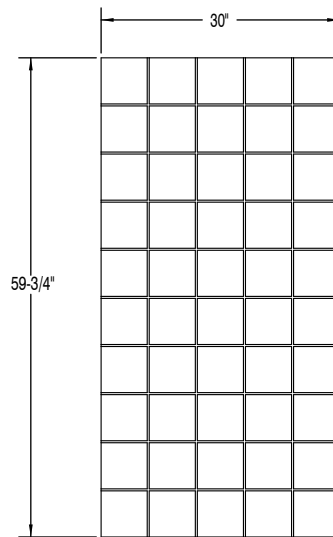

FEATURES:

- 6" tile pattern or flat, smooth wall design
- Durable acrylic construction
- High gloss and matte finish styles
- Installs over drywall or tile
- Perfect fit ceiling height dimensions
- 1 size to work with all walk-in tubs and seated shower
- 2 side walls, 1 back wall, 2 corners, 2 wall extensions

Back Wall
59-3/4" X 48"
1 PIECE

Side Wall
59-3/4" X 30"
2 PIECES

CORNER
59-7/8" X 7" X 7"
2 PIECES

WALL EXTENSION
52" X 5-3/4"
2 PIECES