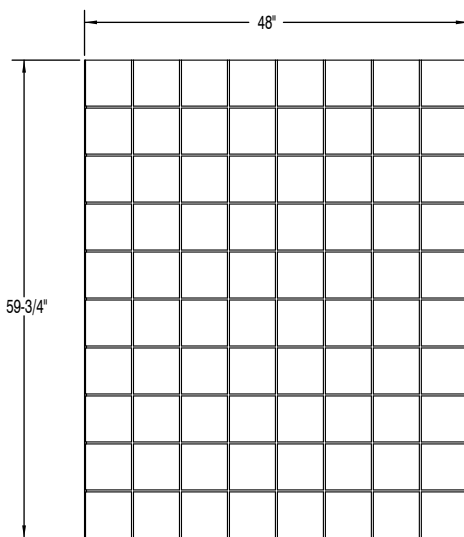

FEATURES:

- 6" tile pattern or flat, smooth wall design
- Durable acrylic construction
- High gloss and matte finish styles
- Installs over drywall or tile
- Perfect fit ceiling height dimensions
- 1 size to work with all walk-in tubs and seated shower
- 2 side walls, 1 back wall, 2 corners, 2 wall extensions

Back Wall
59-3/4" X 48"
1 PIECE

Side Wall
59-3/4" X 30"
2 PIECES

CORNER
59-7/8" X 7" X 7"
2 PIECES

WALL EXTENSION
52" X 5-3/4"
2 PIECES