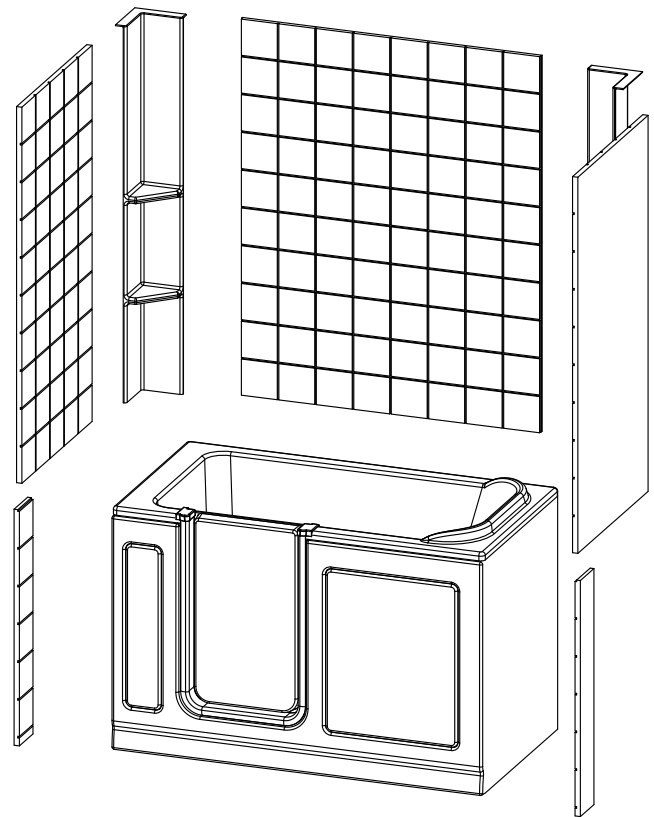

FEATURES:

- 6" tile pattern or flat, smooth wall design
- Durable acrylic construction
- High gloss and matte finish styles
- Installs over drywall or tile
- Perfect fit ceiling height dimensions
- 1 size to work with all walk-in tubs and seated shower
- 2 side walls, 1 back wall, 2 corners, 2 wall extensions

COLORS:

GLOSS FINISH

- White
- Biscuit
- Cream Marble
- Taupe Jerusalem Stone

MATTE FINISH

- Breccia Stone
- Classic Tavertine Stone

COMPATIBLE TUB MODELS:

- ST6032.177
- ST6032
- ST5130
- ST5126
- ST4828
- SS6030
- SS5430
- SS5230
- SS4828
- SH6030

Back Wall
59-3/4" X 48"
1 PIECE

Side Wall
59-3/4" X 30"
2 PIECES

CORNER
59-7/8" X 7" X 7"
2 PIECES

WALL EXTENSION
52" X 5-3/4"
2 PIECES