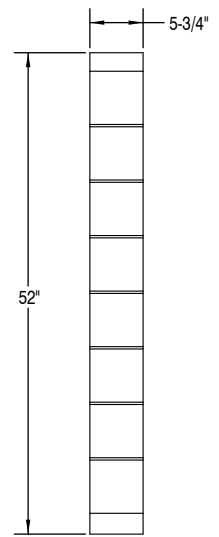

FEATURES:

- 6" tile pattern or flat, smooth wall design
- Durable acrylic construction
- High gloss and matte finish styles
- Installs over drywall or tile
- Perfect fit ceiling height dimensions
- 1 size to work with all walk-in tubs and seated shower
- 2 side walls, 1 back wall, 2 corners, 2 wall extensions

Back Wall
59-3/4" X 48"
1 PIECE

Side Wall
59-3/4" X 30"
2 PIECES

CORNER
59-7/8" X 7" X 7"
2 PIECES

WALL EXTENSION
52" X 5-3/4"
2 PIECES