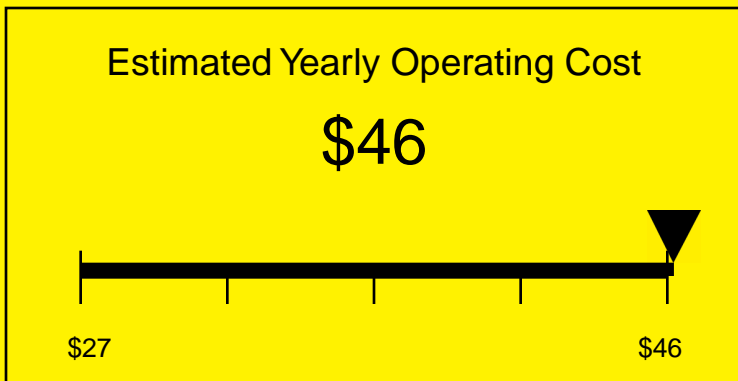

ENERGYGUIDE

REFRIGERATOR-FREEZER
Defrost: Cycle

AL650L
5.1 Cubic Feet

Compare the energy use of this product with others
before you buy

Your cost will depend on your utility rates

Based on a 2007 U.S. Government national average cost of 10.65 cents per kWh for electricity. Your actual operating cost will vary depending on your local utility rates and your use of the product.