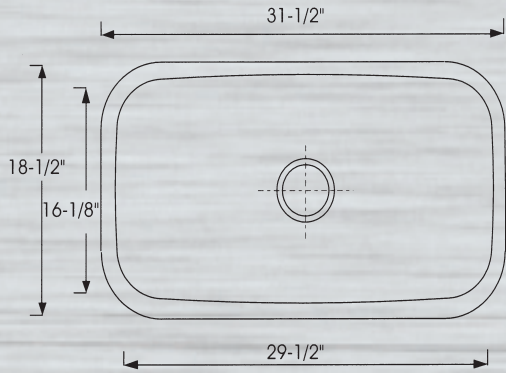

YOSEMITE

STAINLESS STEEL SINKS

MAGNUM 3118

Description

Undermount Single Bowl

Size

31-1/2" x 18-1/2" x 10" deep

Features

T-304, 18 Gauge Stainless Steel*
StoneGuard Undercoated Over Rubber Pad
3-1/2" Drain Opening

Finish

Satin Finish

Installation

Undercounter Installation
Supplied with Cutout Template, Fasteners

Accessories [Sold Separately]

Strainer: SSS114

Bottom Grid: BG7541

Model: BG7541 Bottom Grid for MAG3118

*This high quality Yosemite sink is a heavy gauge, type 304 (18/8), surgical grade, stainless steel for maximum durability - 18% chromium (for shine) and 8% nickel (for rust resistance).