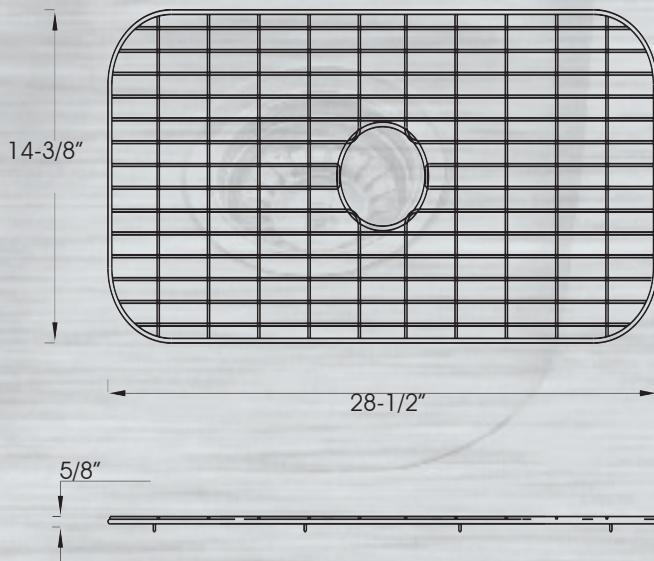

YOSEMITE

STAINLESS STEEL SINKS

MAGNUM 3118

Description

Undermount Single Bowl

Size

31-1/2" x 18-1/2" x 10" deep

Features

T-304, 18 Gauge Stainless Steel*
StoneGuard Undercoated Over Rubber Pad
3-1/2" Drain Opening

Finish

Satin Finish

Installation

Undercounter Installation
Supplied with Cutout Template, Fasteners

Accessories [Sold Separately]

Strainer: SSS114

Bottom Grid: BG7541

Model: BG7541 Bottom Grid for MAG3118

*This high quality Yosemite sink is a heavy gauge, type 304 (18/8), surgical grade, stainless steel for maximum durability - 18% chromium (for shine) and 8% nickel (for rust resistance).