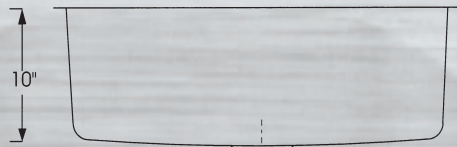

YOSEMITE

STAINLESS STEEL SINKS

MAGNUM 3118

Description

Undermount Single Bowl

Size

31-1/2" x 18-1/2" x 10" deep

Features

T-304, 18 Gauge Stainless Steel*
StoneGuard Undercoated Over Rubber Pad
3-1/2" Drain Opening

Finish

Satin Finish

Installation

Undercounter Installation
Supplied with Cutout Template, Fasteners

Accessories [Sold Separately]

Strainer: SSS114

Bottom Grid: BG7541

Model: BG7541 Bottom Grid for MAG3118

*This high quality Yosemite sink is a heavy gauge, type 304 (18/8), surgical grade, stainless steel for maximum durability - 18% chromium (for shine) and 8% nickel (for rust resistance).