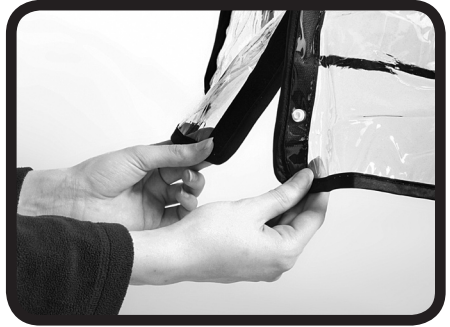

HIGH PERFORMANCE STROLLERS

Single Rain Canopy Assembly Instructions

WARNING: To avoid cracking do not store or use in cold temperature (below 32° Fahrenheit or 0° Celsius).

1

2

3

4

5

NOTE: If your stroller or jogger has a hand brake, please avoid strapping down the brake cable when installing your rain canopy.