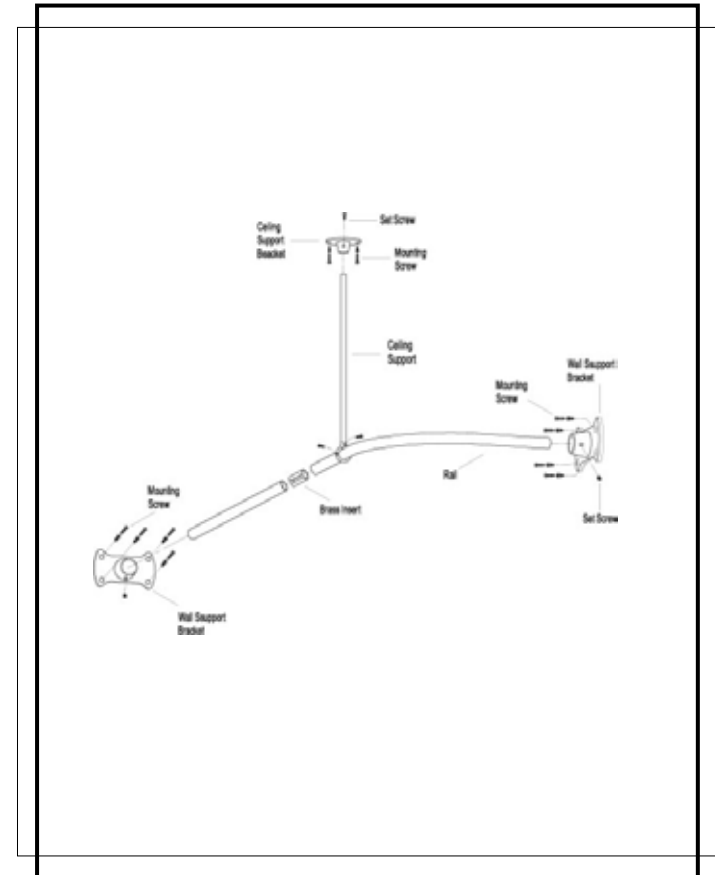

10 YEAR MANUFACTURER'S LIMITED WARRANTY

All parts of this Elements Of Design faucet are warranted to the original retail purchaser to be free from defects in material and workmanship for a period of ten(10) years from the date of purchase as shown on the purchaser's receipt. This warranty is limited to defective parts only, labor charges and/or damage resulting from improper installation and consequential damages connected therewith are excluded.

Any damage to this faucet as a result of misuse, abuse, neglect, accident for improper installation or any use not consistent with the instructions furnished by Elements of Design, will void this warranty. Replacement parts can be obtained from your local dealer.

CAUTION!!!

1. Water lines must be completely flushed before use, to avoid bris & clogs in your water system leading to mal-function and reduction of water flow.
2. Warranty to be void if water lines are not flushed before use of new faucet.
3. Use of abrasives of any strength may damage the finish of your faucet and void this warranty.

CODE APPROVAL: LA#M-000018

Elements
Of Design

T 909.465.6687 F 909.548.6843 1877.FAUCET.1
www.eodfaucet.com
email: support@eodfaucet.com