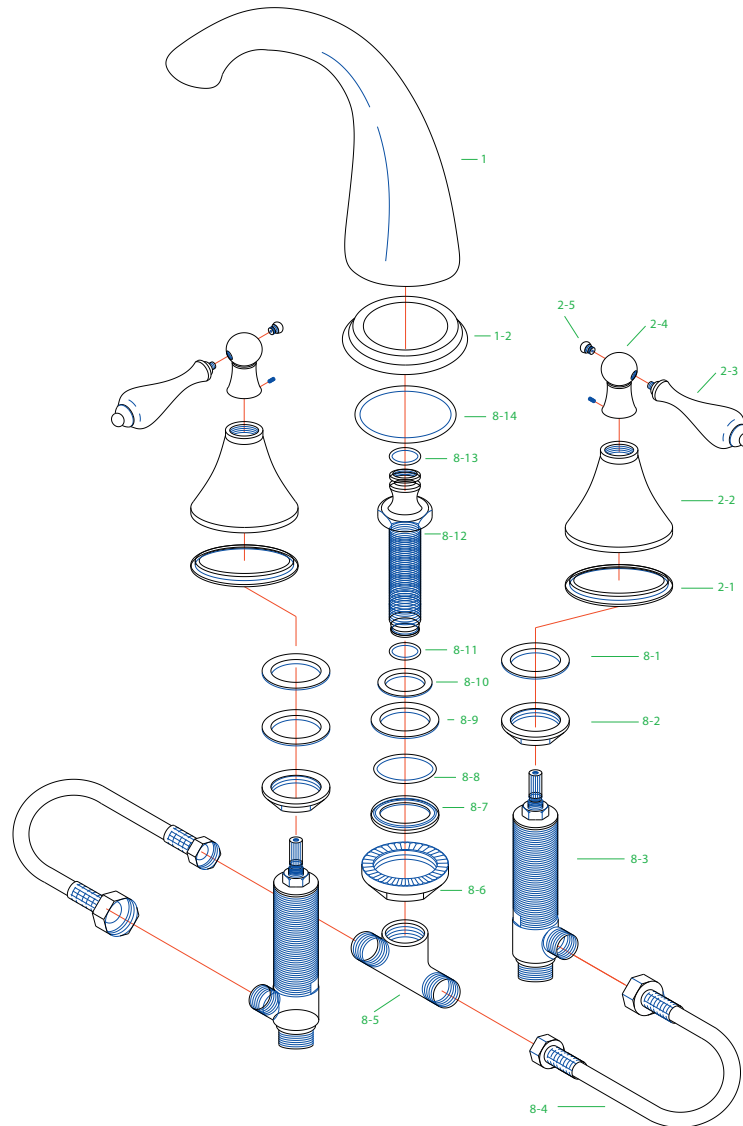

MODEL#: **ES2368AL**

Roman Tub Filler, 7" Spout Reach, 8" - 14" Adjustable Spread, Quick Connect Spout, 3/4" Hi-Flow Cartridge

Note: Drawing shows overall style of the product, faucet handle style may be different to the product model number this chart is referring to.