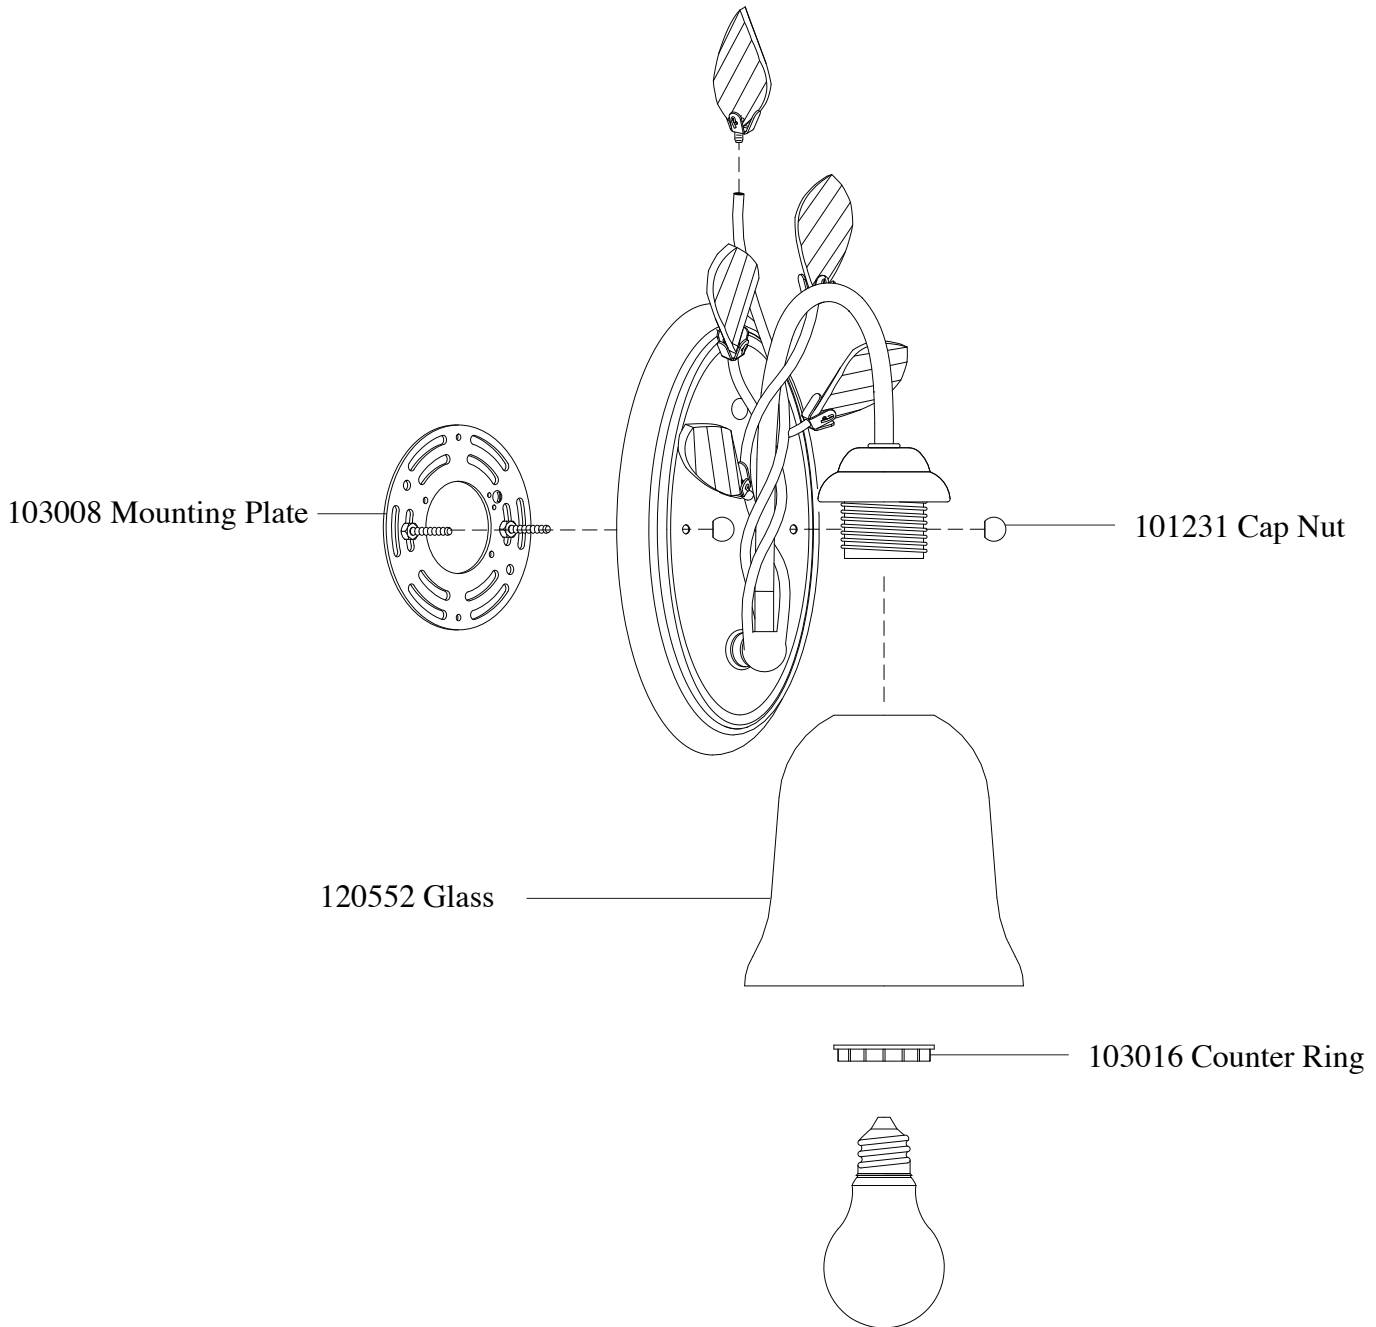

# Replacement Parts For

# VS19101 5/11

Qty.	Part #	Description
	103008	Mounting Plate
	101231	Cap Nut
	103016	Counter Ring
	120552	Glass

**MURRAY  
FEISS**

GENERATION  
BRANDS™ 