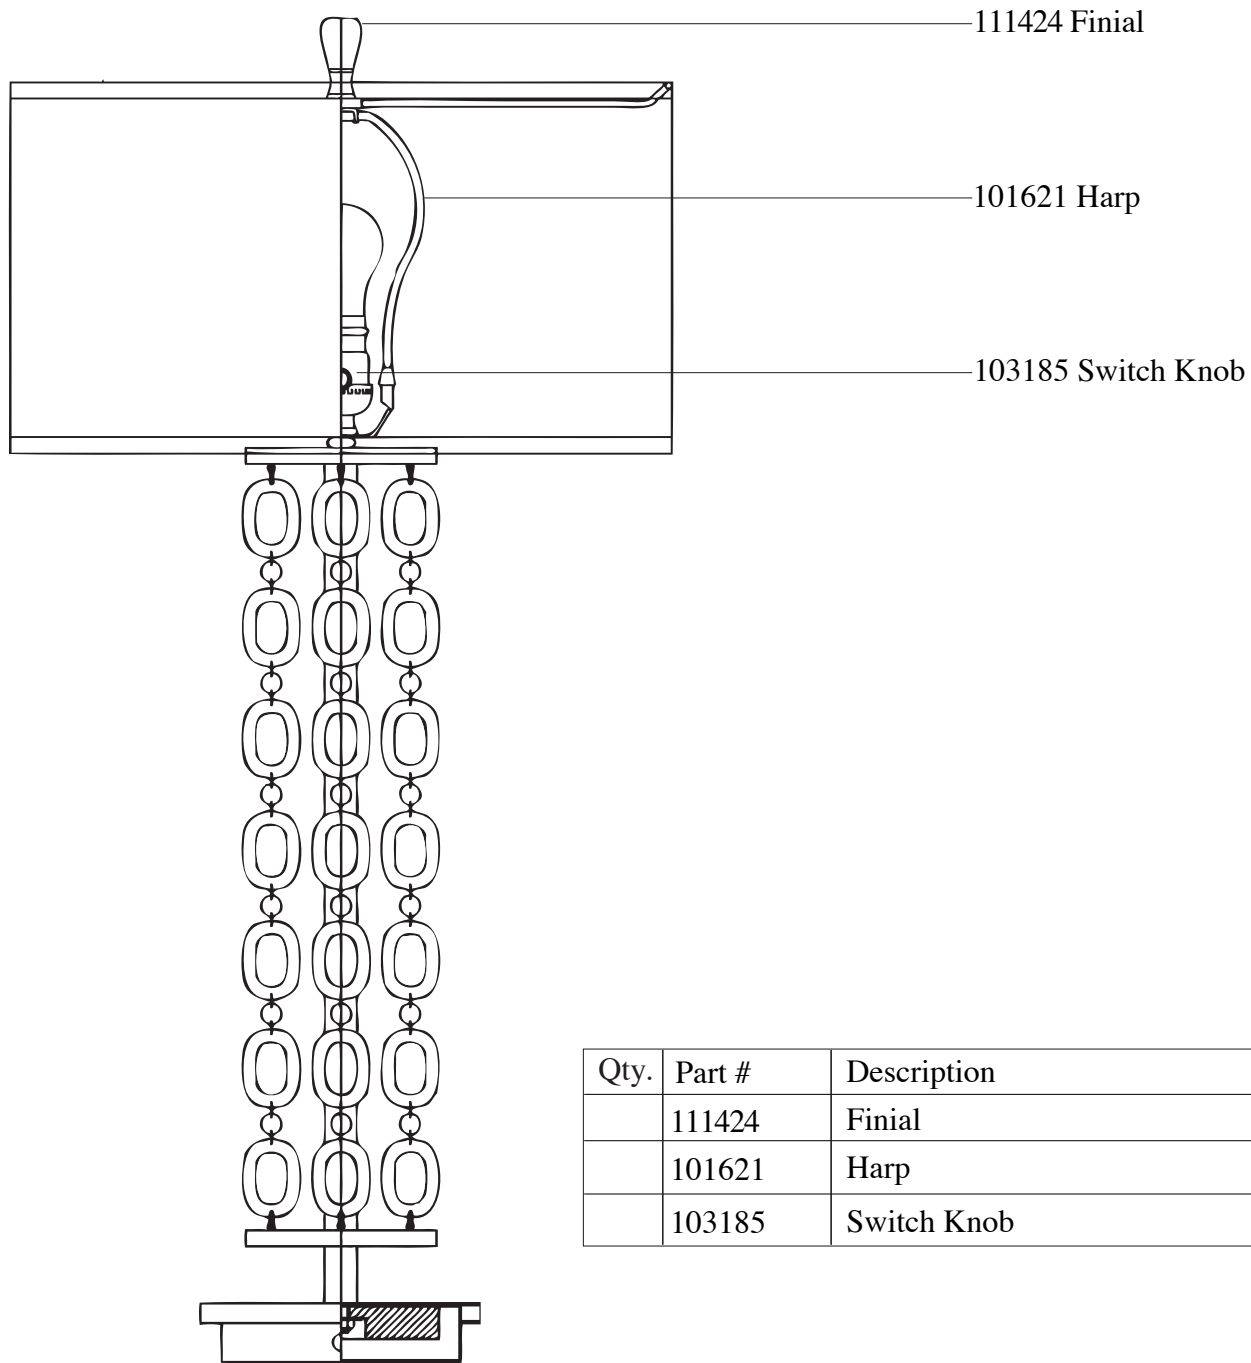

Replacement Parts For

10089 2/11

Qty.	Part #	Description
	111424	Finial
	101621	Harp
	103185	Switch Knob

**MURRAY
FEISS**

GENERATION
BRANDS™ 