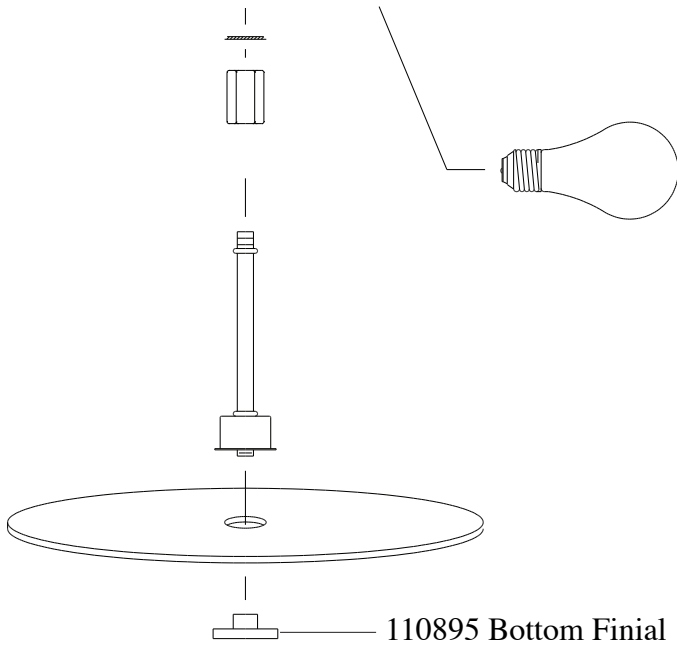

Replacement Parts For

FM339 4/10

Qty.	Part #	Description
	110895	Bottom Finial

**MURRAY
FEISS**

GENERATION
BRANDS™