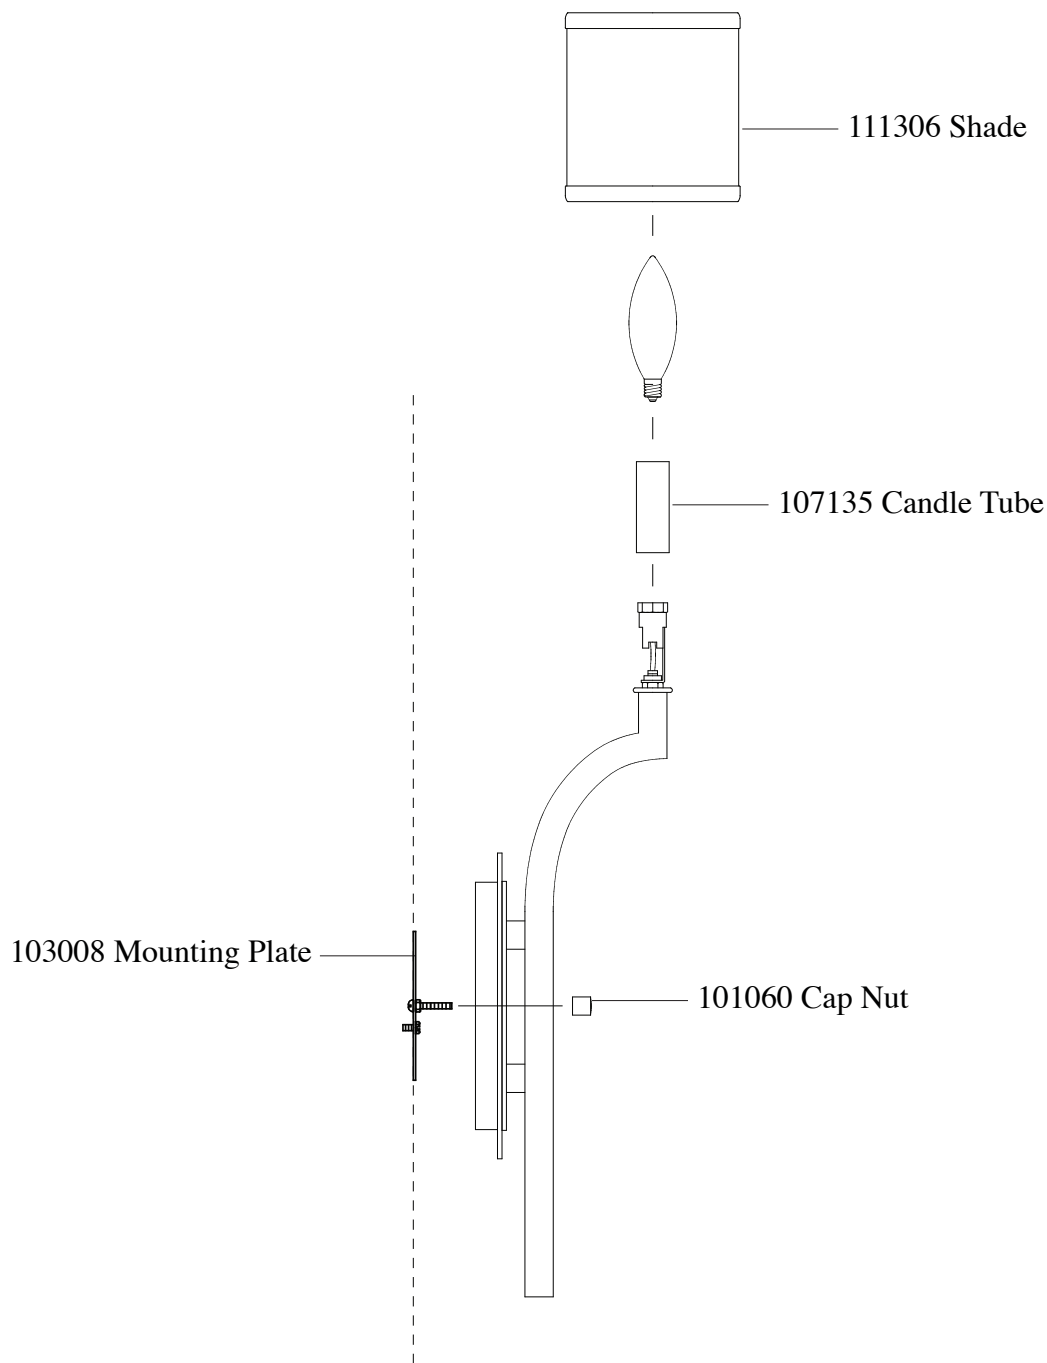

# Replacement Parts For

# WB1470 9/11

Qty.	Part #	Description
	103008	Mounting Plate
	101060	Cap Nut
	111306	Shade
	107135	Candle Tube

**MURRAY  
FEISS**

GENERATION  
BRANDS™ 