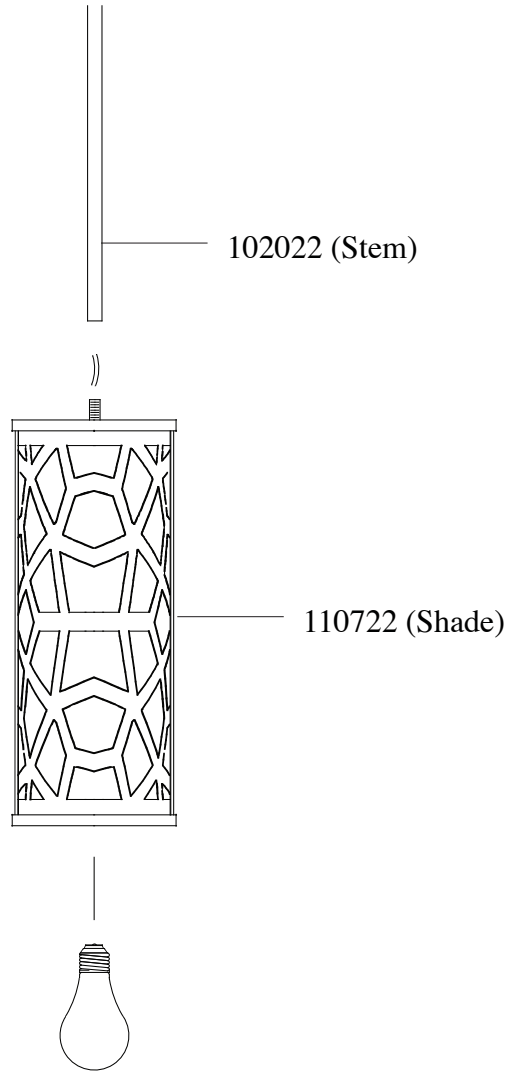

Replacement Parts For

P1182 10/09

Qty.	Part #	Description
	103002	Mounting Plate
	110719	Canopy Mounting Kit
	102022	Stem
	110722	Shade

**MURRAY
FEISS**
Generation Brands™