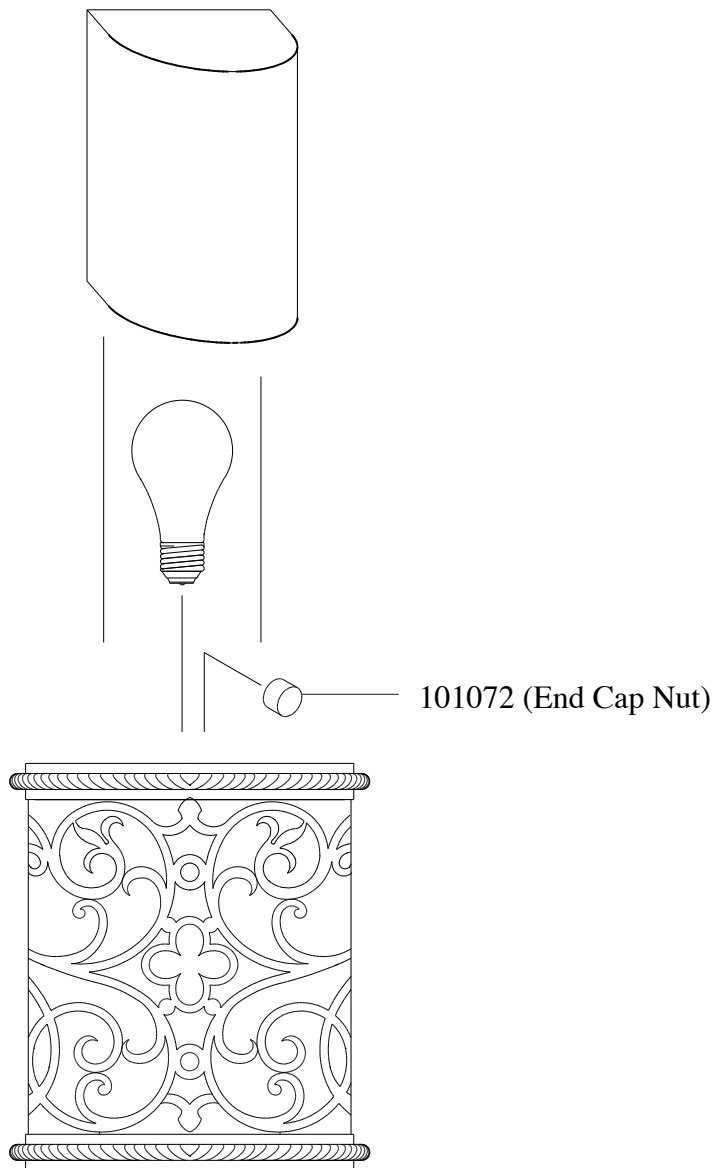

Replacement Parts For

ODWB4820 10/09

Qty.	Part #	Description
	103001	Mounting Strap
	101072	End Cap Nut

**MURRAY
FEISS**

Generation Brands™