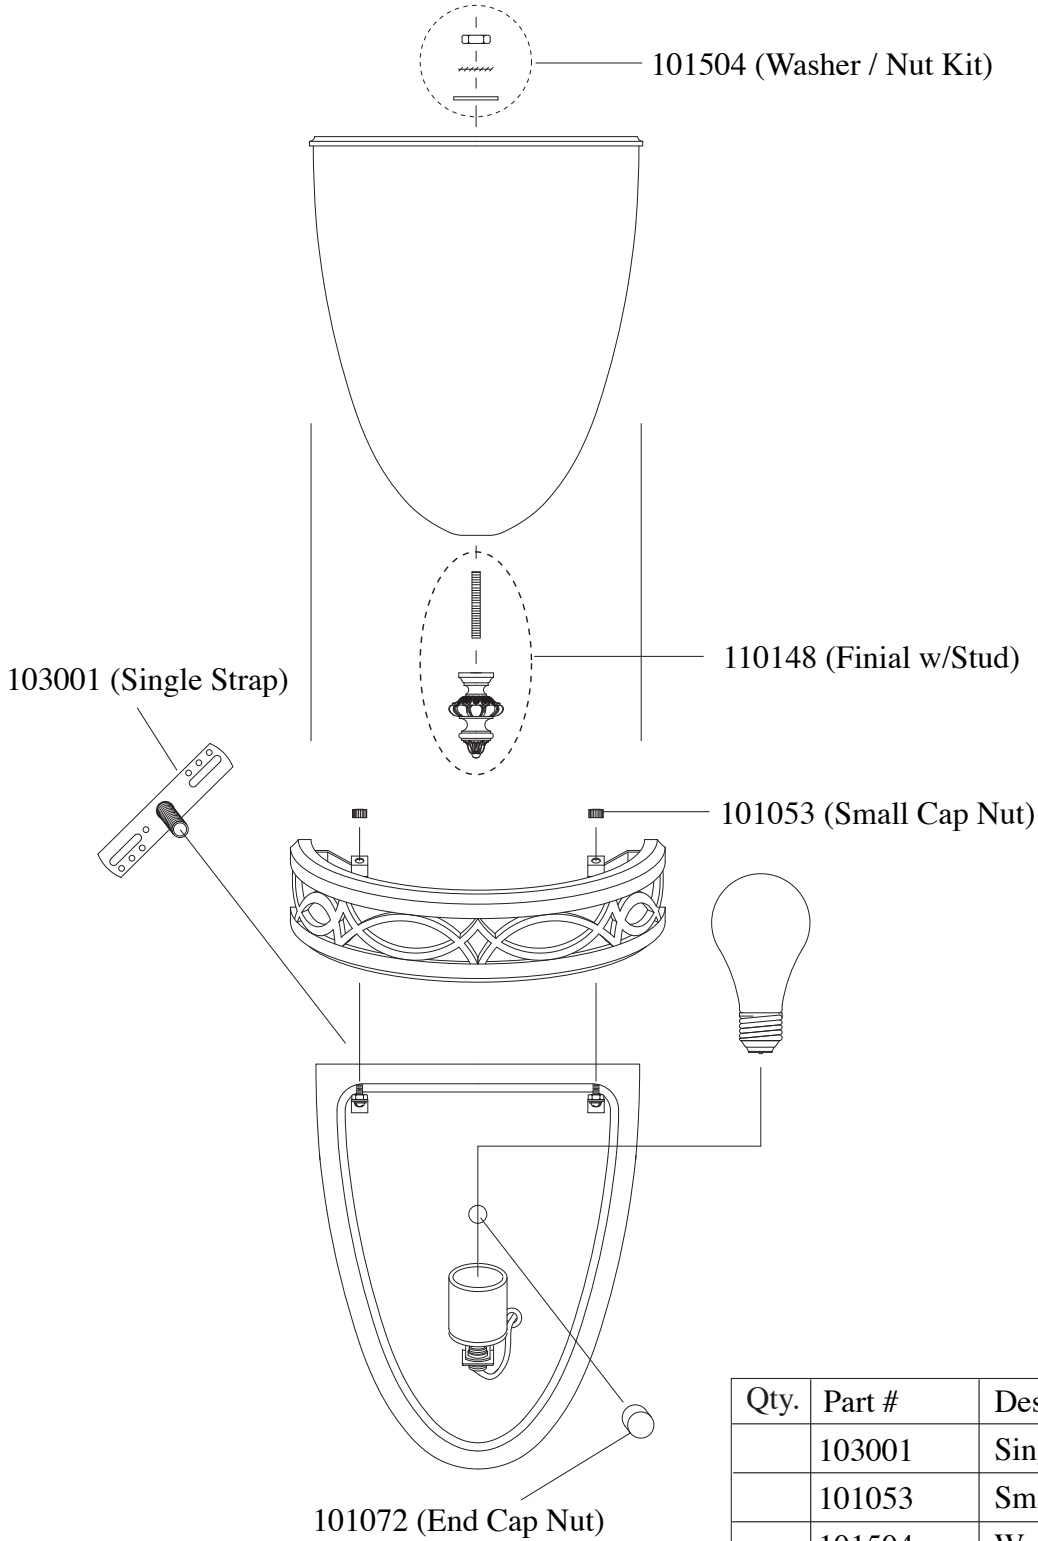

# Replacement Parts For

# WB1288 (E) 9/09

Qty.	Part #	Description
	103001	Single Strap Mounting Plate
	101053	Small Ball Cap Nut
	101504	Washer / Nut Kit
	110148	Finial w/Stud
	101072	End Cap Nut

**MURRAY  
FEISS**  
Generation Brands™