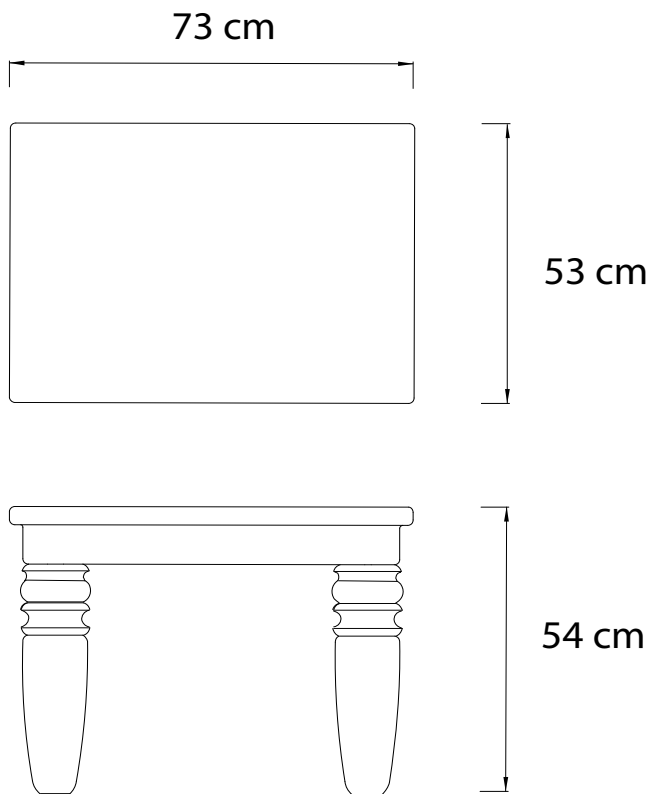

Detailing

m o o o i
Parent by **mārcel wānders**

The Moooi logo appears underneath, just like Mama & Papas Moooi chair.

Colour

Black

m o o o i[®]

Main dimensions

Technical

52 x 73 x 54 (l x w x h)
3.3-Net (product weight)

Packaging

H-60cm
W-60cm
L-80-cm

1-Colli
4-Gross - (with packaging)

m o o o i[®]

Photography

Parent Table shown here with the Parent Chair

Cleaning Instructions