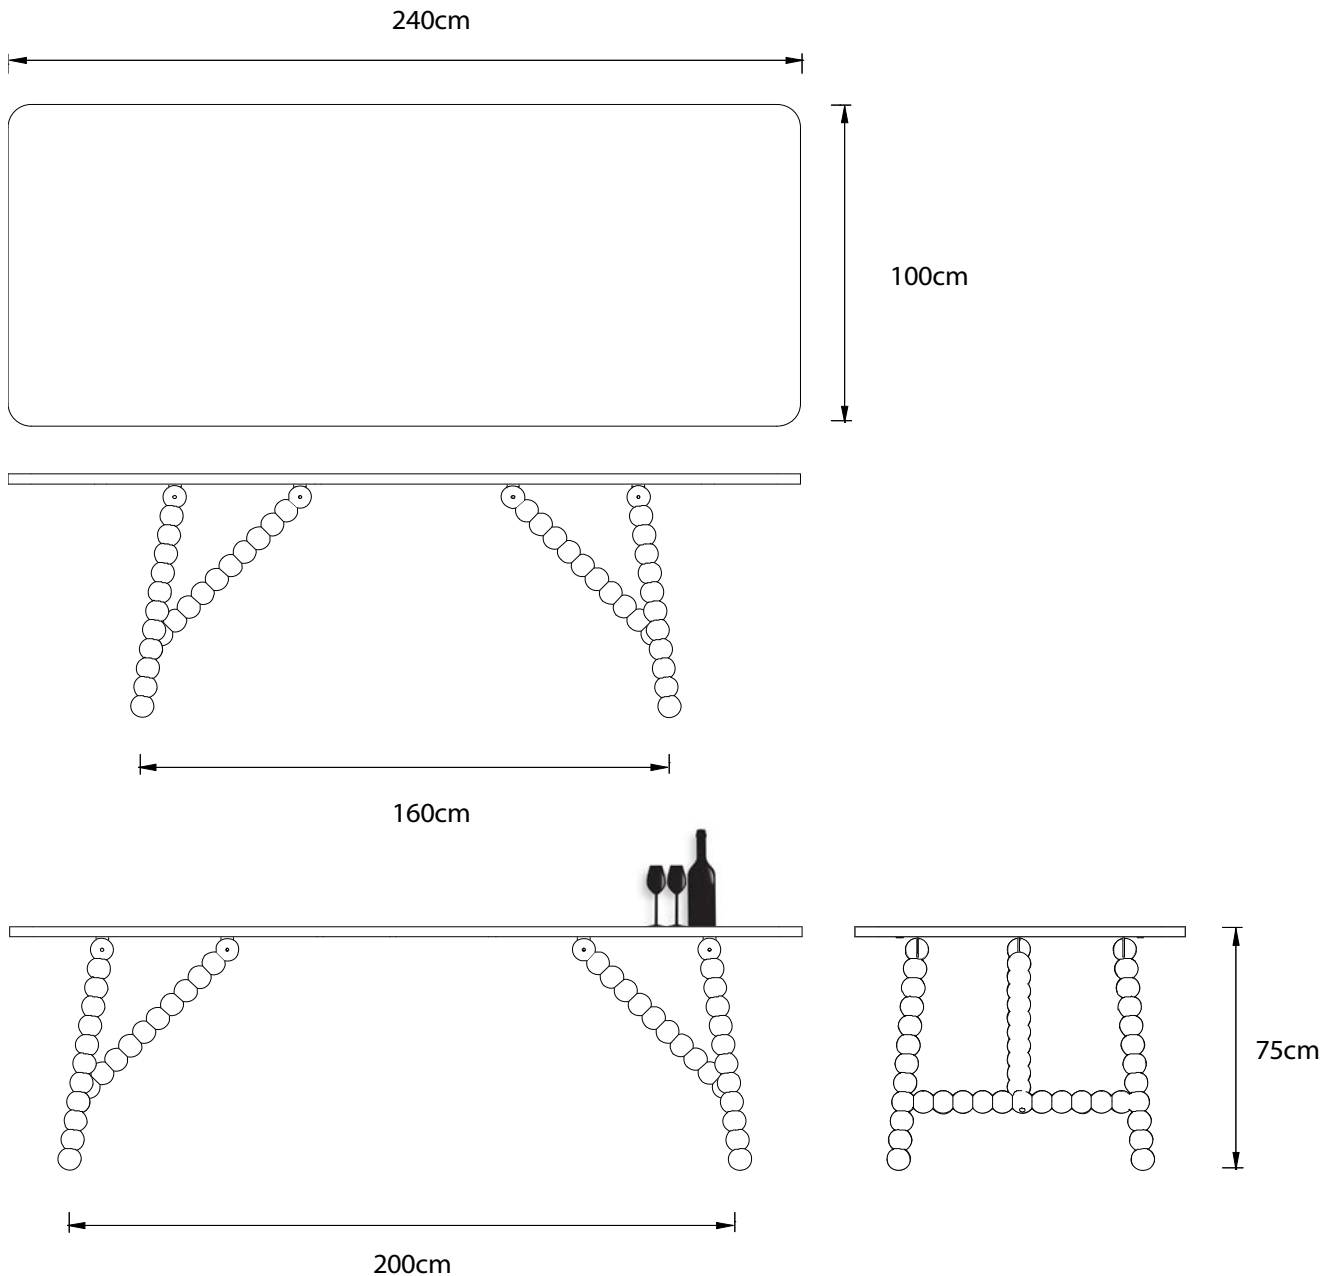

Detailing

The Balls table folds down flat for transport and storage.

Colour

	White RAL9016 (*W)		Black RAL9005 (*B)
---	--------------------------	---	--------------------------

m o o o i[®]

Main dimensions

Technical

The Balls table has two possible legs combination that are easily changed with a Philips-head screwdriver and a set of Alan keys. This may require two or more persons.

m o o o i[®]

Packaging

H-15cm
W-105cm
D-15cm