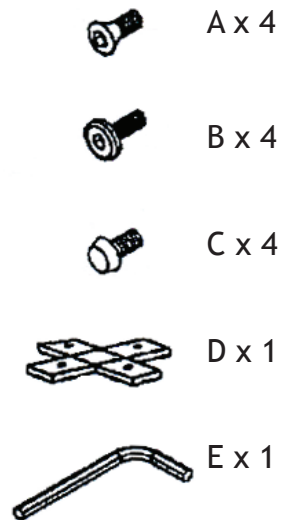

eurow style

Assembly Instructions Ursula

PLEASE NOTE: Check that you have received all components and hardware before assembling. If you are missing any parts, contact your retailer, or fax Euro Style at 415.455.8033.

During assembly, hand tighten screws only. When all screws are in place, then tighten completely.