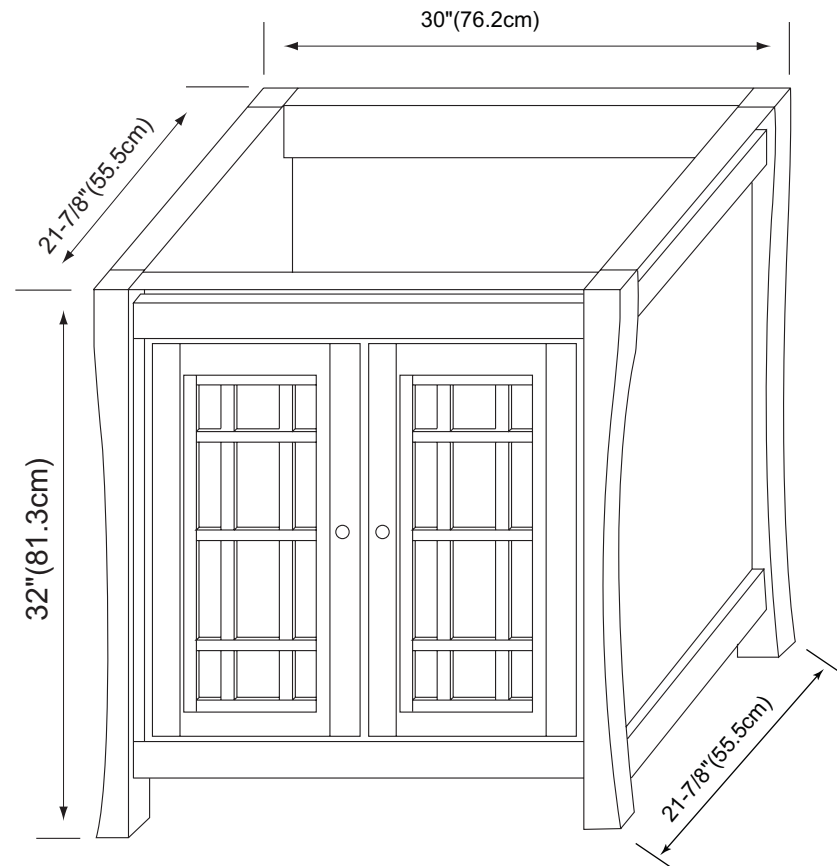

Oriental Collection

SHOJI 30"

Wood cabinet with tempered frost glass door

Model: VSH3021

Features

- Tempered frost glass door
- Matching finished interiors
- Matching mirror and medicine cabinet
- Matching side cabinet and linen tower
- Available tops: Wood, ceramic white (WH) and biscuit (BI), Carrara, white marble (CW), and Absolute black granite (AB)
- Available finishes: Vintage walnut (F07) and Cinnamon (F08)

Oriental Collection

SHOJI

25", 36" and 60" cabinet

Model: VSH2521,
VSH3621 & VSH6021

drawer side view