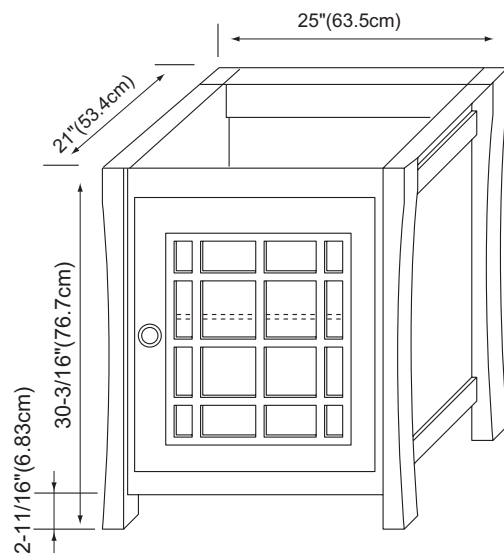

Oriental Collection

SHOJI 30"

Wood cabinet with tempered frost glass door

Model: VSH3021

Features

- Tempered frost glass door
- Matching finished interiors
- Matching mirror and medicine cabinet
- Matching side cabinet and linen tower
- Available tops: Wood, ceramic white (WH) and biscuit (BI), Carrara, white marble (CW), and Absolute black granite (AB)
- Available finishes: Vintage walnut (F07) and Cinnamon (F08)

Oriental Collection

SHOJI

25", 36" and 60" cabinet

Model: VSH2521,
VSH3621 & VSH6021

drawer side view