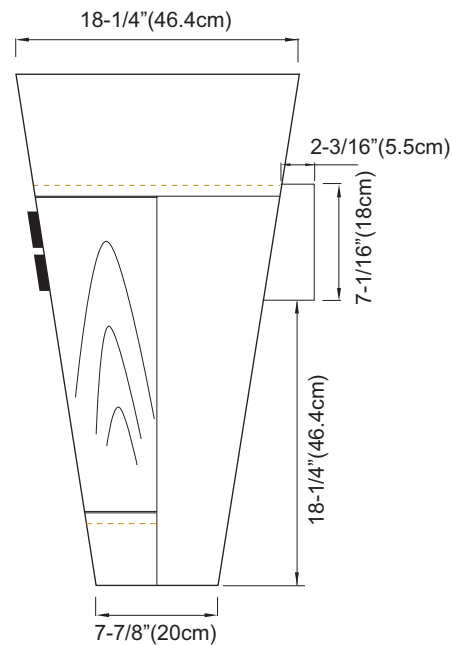

Contempo Collection

LEONIE

Oval cabinet with glass shelf inside

VLE2318-H01	Dark Cherry
VLE2318-F08	Cinnamon

Top view

Front view

Side view

Back view