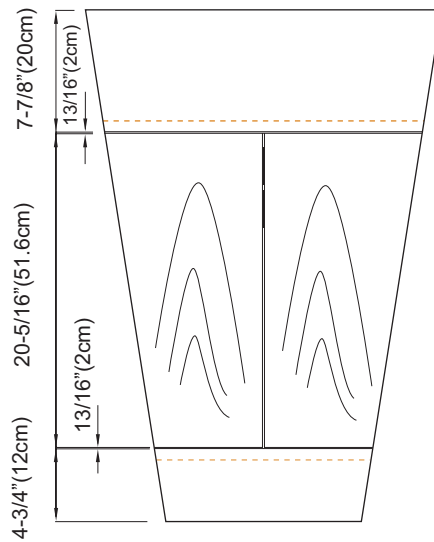

Contempo Collection

LEONIE

Oval cabinet with glass shelf inside

VLE2318-H01	Dark Cherry
VLE2318-F08	Cinnamon

Top view

Front view

Side view

Back view