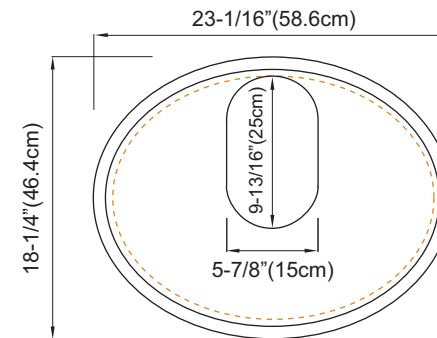

Contempo Collection

LEONIE

Oval cabinet with glass shelf inside

VLE2318-H01	Dark Cherry
VLE2318-F08	Cinnamon

Top view

Front view

Side view

Back view